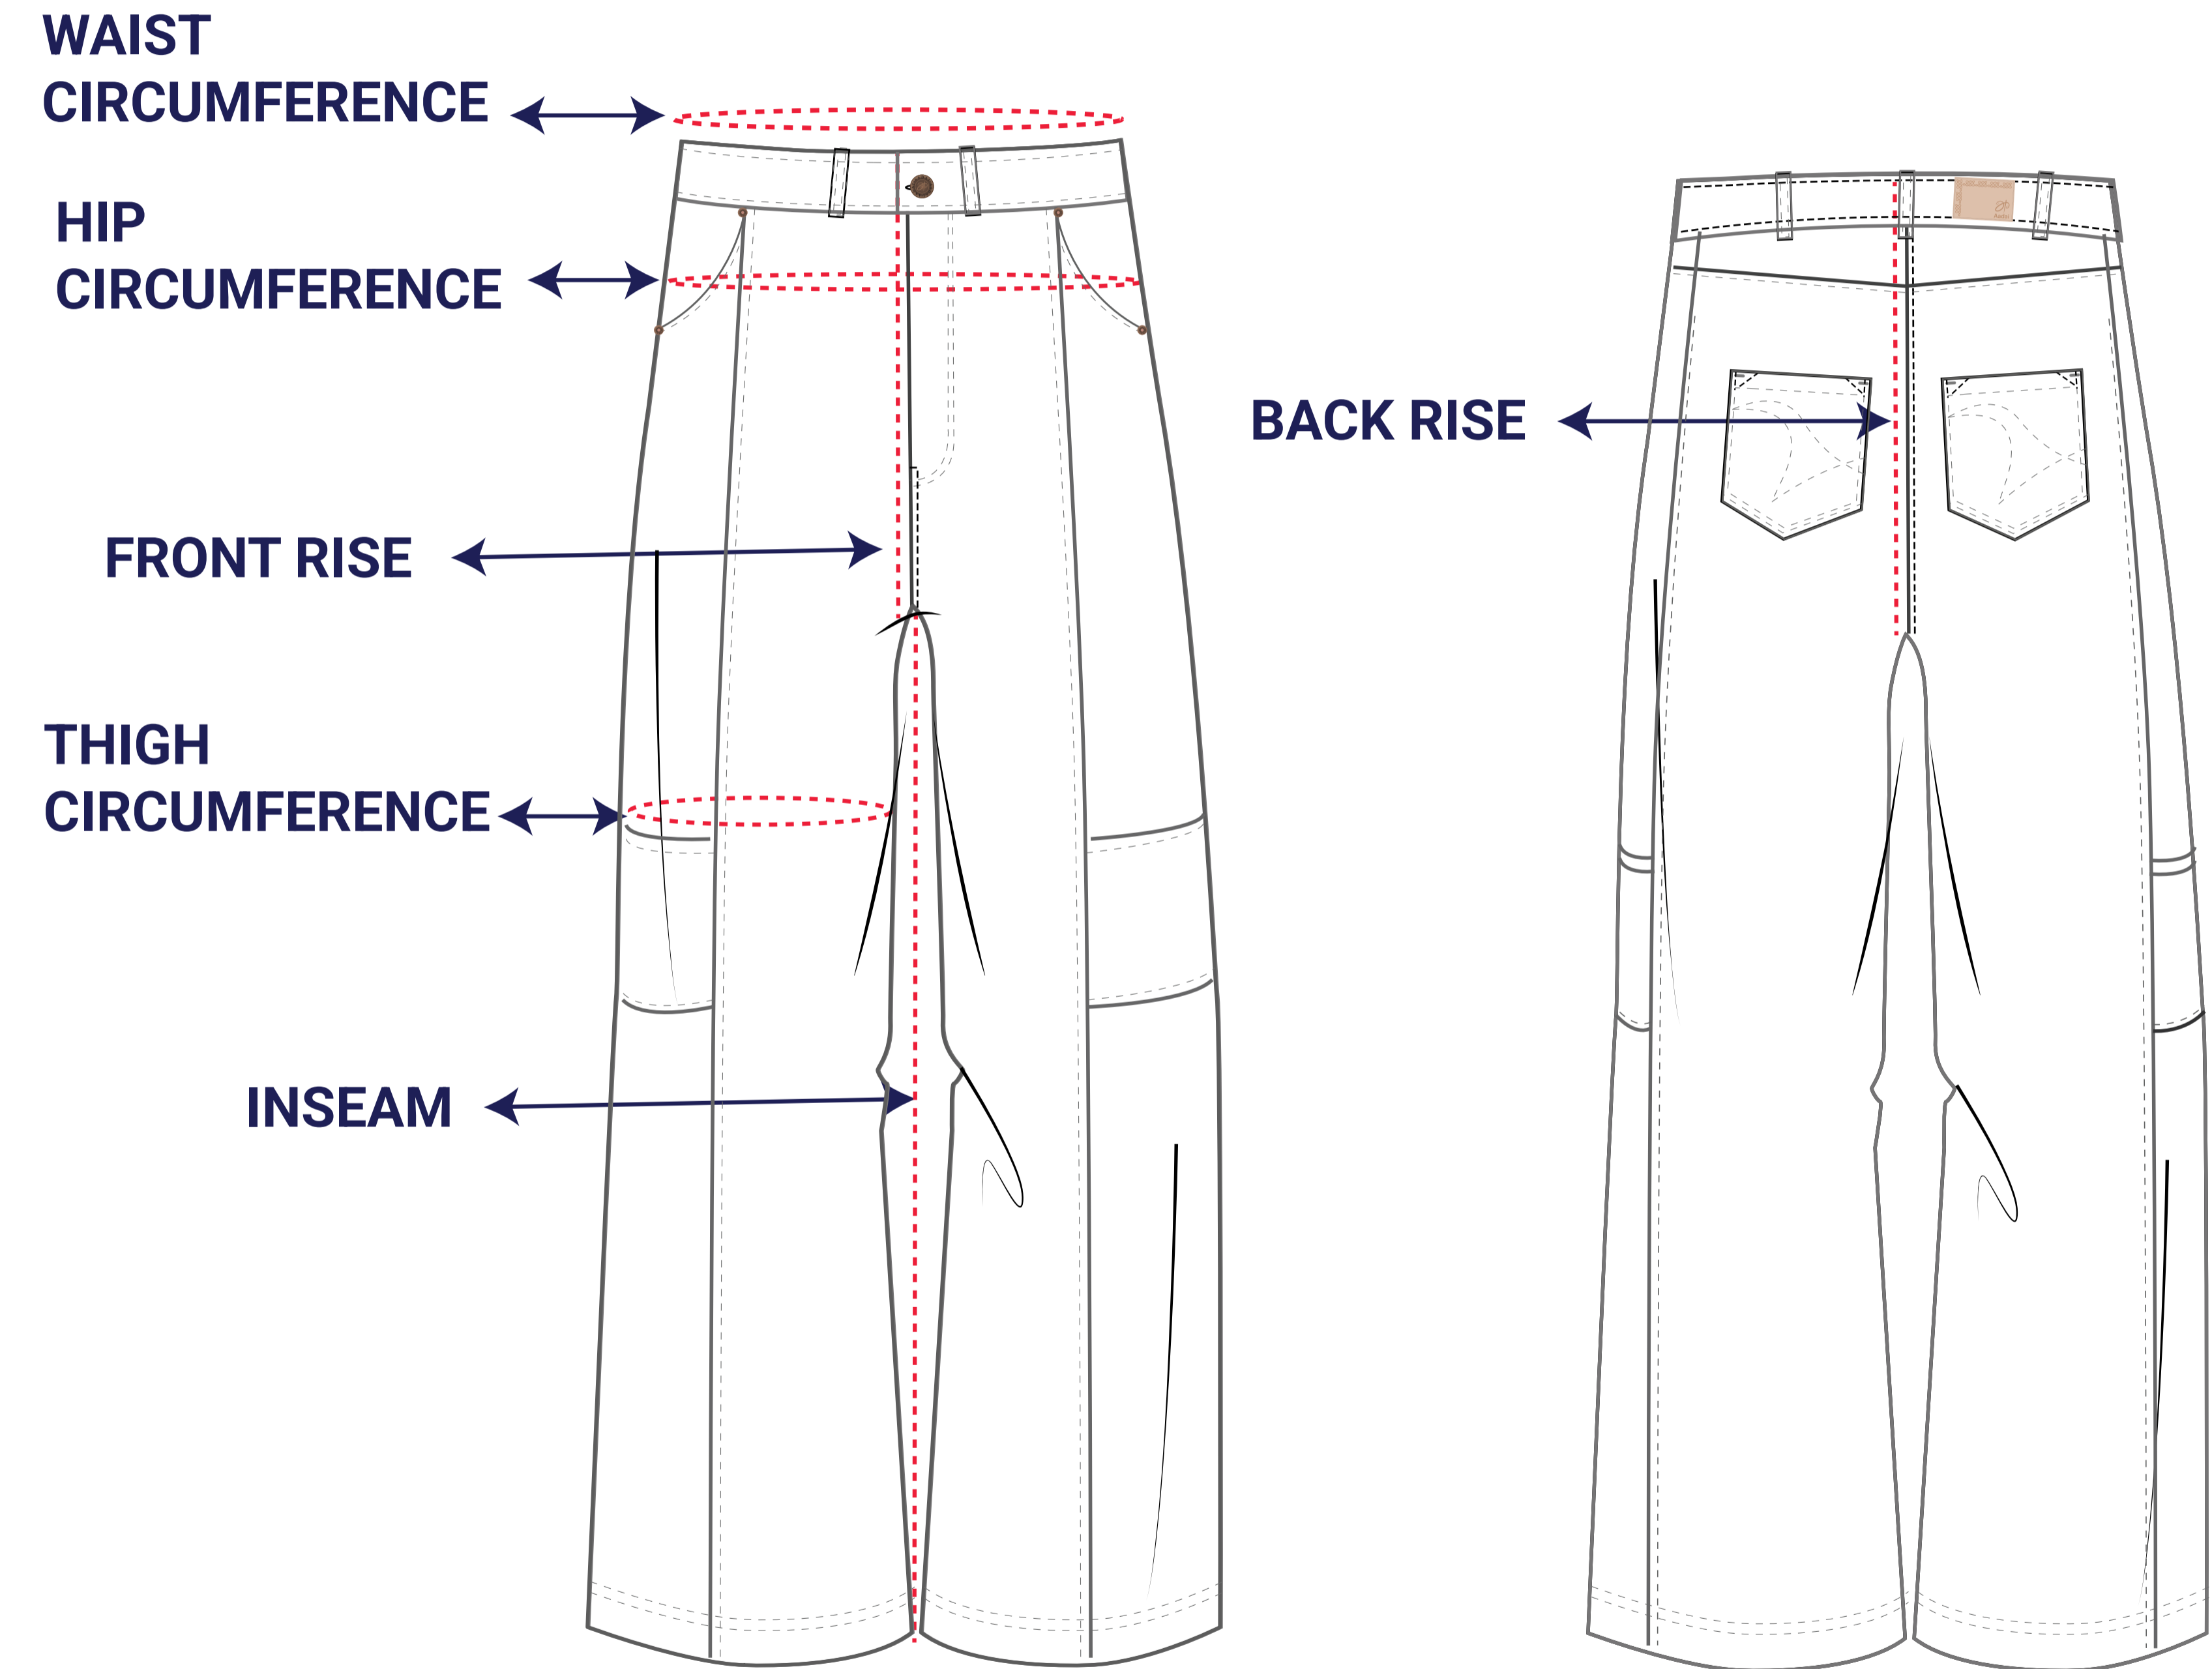

WOMEN'S DENIM WIED LEG

in

STANDARD	WAIST	HIP	FRONT RISE	BACK RISE	THIGH	INSEAM
XXS	26	33 1/2	10 1/2	15	19 1/4	29
XS	28	35 1/2	10 7/8	15 3/8	20 1/2	29
S	30	37 1/2	11 1/4	15 3/4	21 3/4	29
M	32	39 1/2	11 5/8	16 1/8	23	29
L	34	41 1/2	12	16 1/2	24 1/4	29
XL	36 1/2	44	12 1/2	17	25 5/8	29
2XL	39	46 1/2	13	17 1/2	27	29
3XL	41 1/2	49	13 1/2	18	28 3/8	29

cm

STANDARD	WAIST	HIP	FRONT RISE	BACK RISE	THIGH	INSEAM
XS	66.04	85.09	26.67	38.10	48.90	73.66
S	71.12	90.17	27.62	39.05	52.07	73.66
M	76.20	95.25	28.58	40.01	55.25	73.66
L	81.28	100.33	29.53	40.96	58.42	73.66
XL	86.36	105.41	30.48	41.91	61.60	73.66
2XL	92.71	111.76	31.75	43.18	65.09	73.66
3XL	99.06	118.11	33.02	44.45	68.58	73.66
4XL	105.41	124.46	34.29	45.72	72.07	73.66