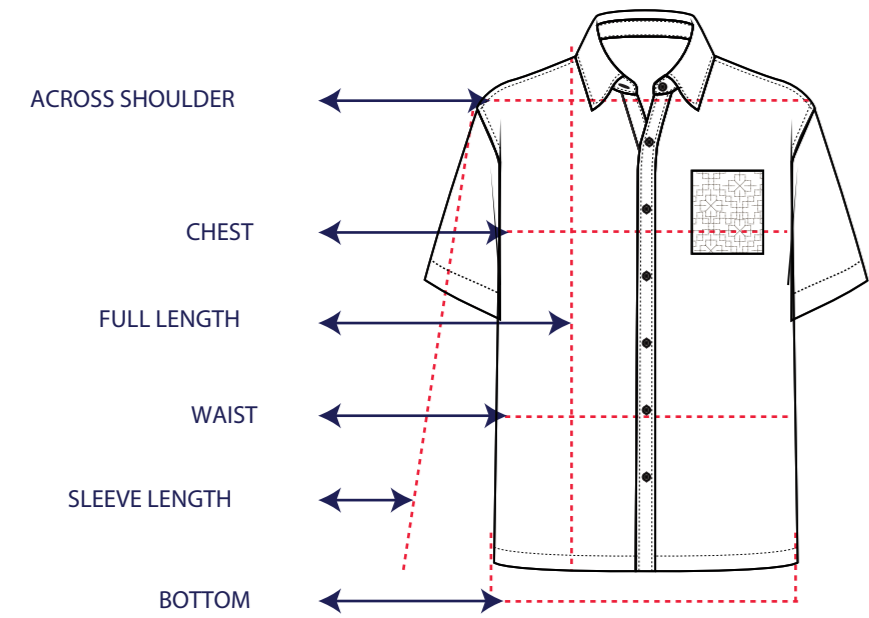

mens half hand

cm

STANDARD	CHEST	SHOULDER	WAIST	BOTTOM	SLEEVE LENGHT	FULL LENGHT
36/XS	50	42	46	48.5	16.5	70
38/S	52	44	48	52	17.5	72
40/M	56	46	52	56	18.5	74
42/L	58.5	48	56	58.5	20	75.5
44/XL	61	50	60	61	21.5	76.5
46/2XL	63	52	62.5	63.5	22.5	77.5
48/3XL	65	53	64.5	66	23.5	78.5
50/4XL	67	54	66.5	67.5	24.5	79.5

in

STANDARD	CHEST	SHOULDER	WAIST	BOTTOM	SLEEVE LENGHT	FULL LENGHT
36/XS	19 2/3	16 1/2	18 1/9	19	6 1/2	27 5/9
38/S	20 1/2	17 1/3	18 8/9	20 1/2	6 8/9	28 1/3
40/M	22	18 1/9	20 1/2	22	7 2/7	29 1/7
42/L	23	18 8/9	22	23	7 7/8	29 5/7
44/XL	24	19 2/3	23 5/8	24	8 1/2	30 1/8
46/2XL	24 4/5	20 1/2	24 3/5	25	8 6/7	30 1/2
48/3XL	25 3/5	20 6/7	25 2/5	25 1/1	9 1/4	30 1/1
50/4XL	26 3/8	21 1/4	26 1/6	26 4/7	9 2/3	31 2/7