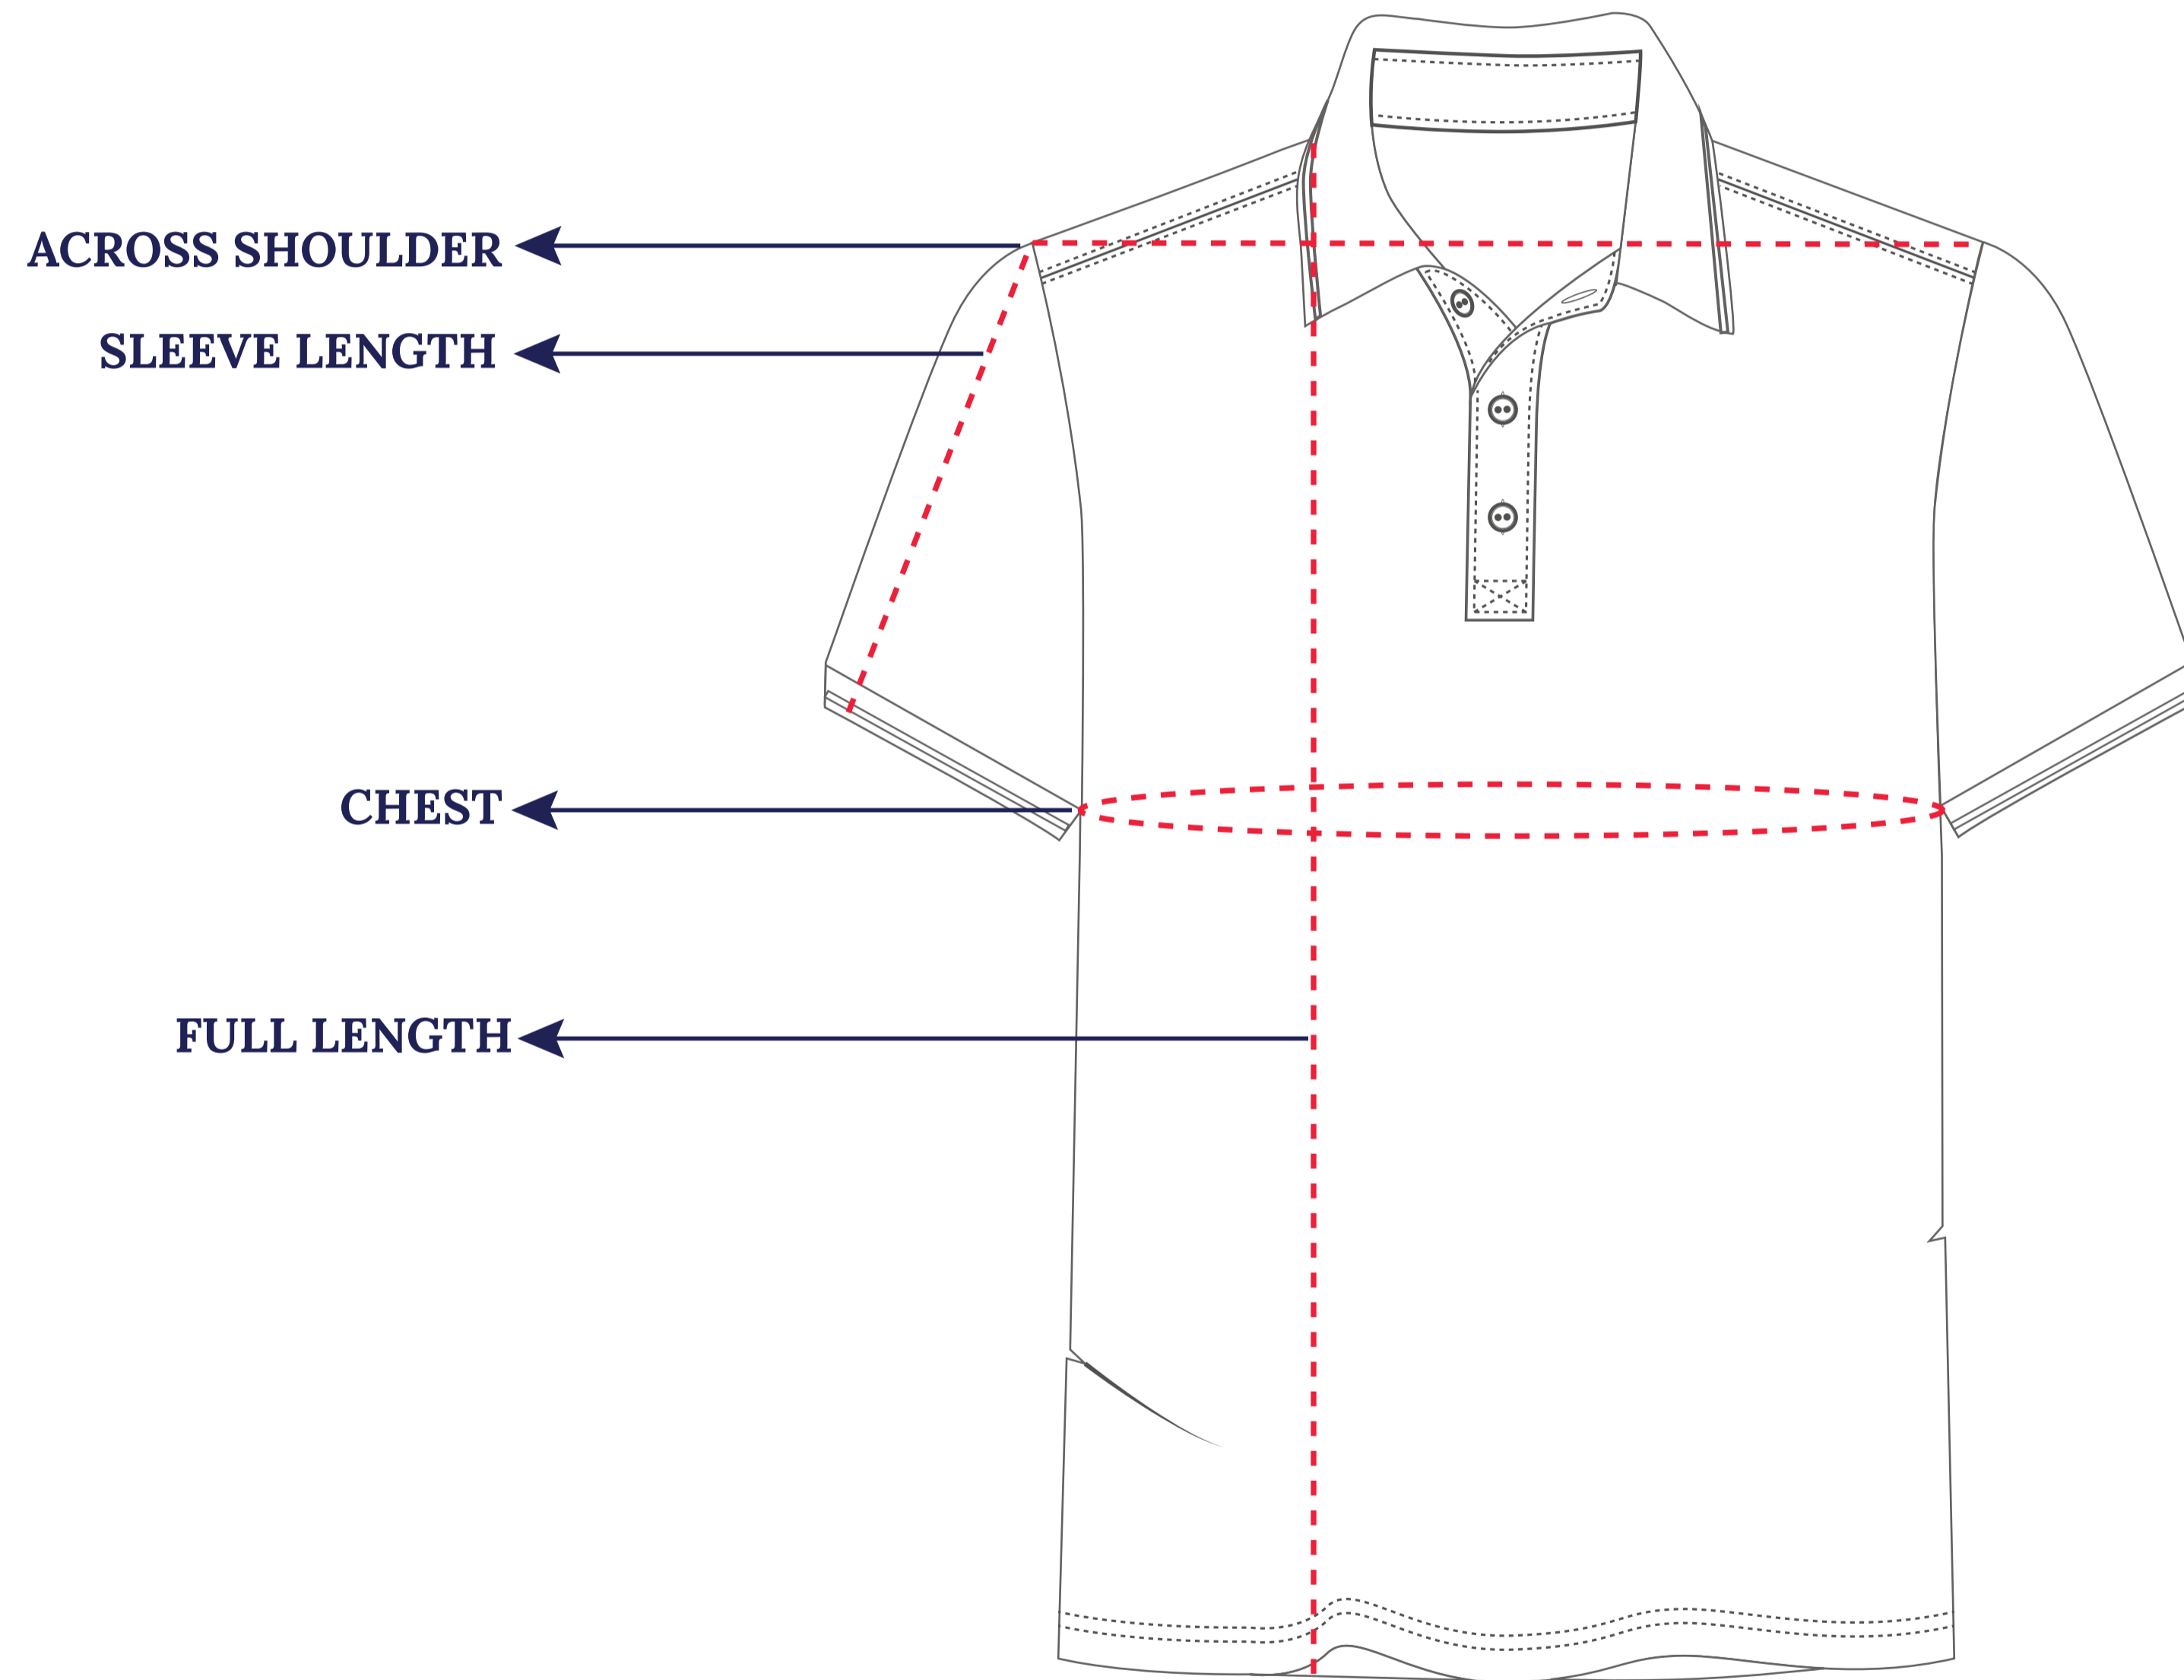

MEN'S POLO TEE

in

STANDARD	FIT TO CHEST	ACROSS SHOULDER	SLEEVE LENGTH	TOTAL LENGTH
XS/36	36	19	8	27
S/38	38	19	9	28
M/40	40	20	9	28
L/42	42	21	9	29
XL/44	44	22	9	30
2XL/46	46	23	9	31
3XL/48	48	24	10	31
4XL/50	50	25	10	32

cm

STANDARD	FIT TO CHEST	ACROSS SHOULDER	SLEEVE LENGTH	TOTAL LENGTH
XS/36	91	42	22	68
S/38	97	44	22	70
M/40	102	46	23	72
L/42	107	48	23	74
XL/44	112	50	24	76
2XL/46	117	52	24	78
3XL/48	122	52	25	80
4XL/50	127	54	25	82