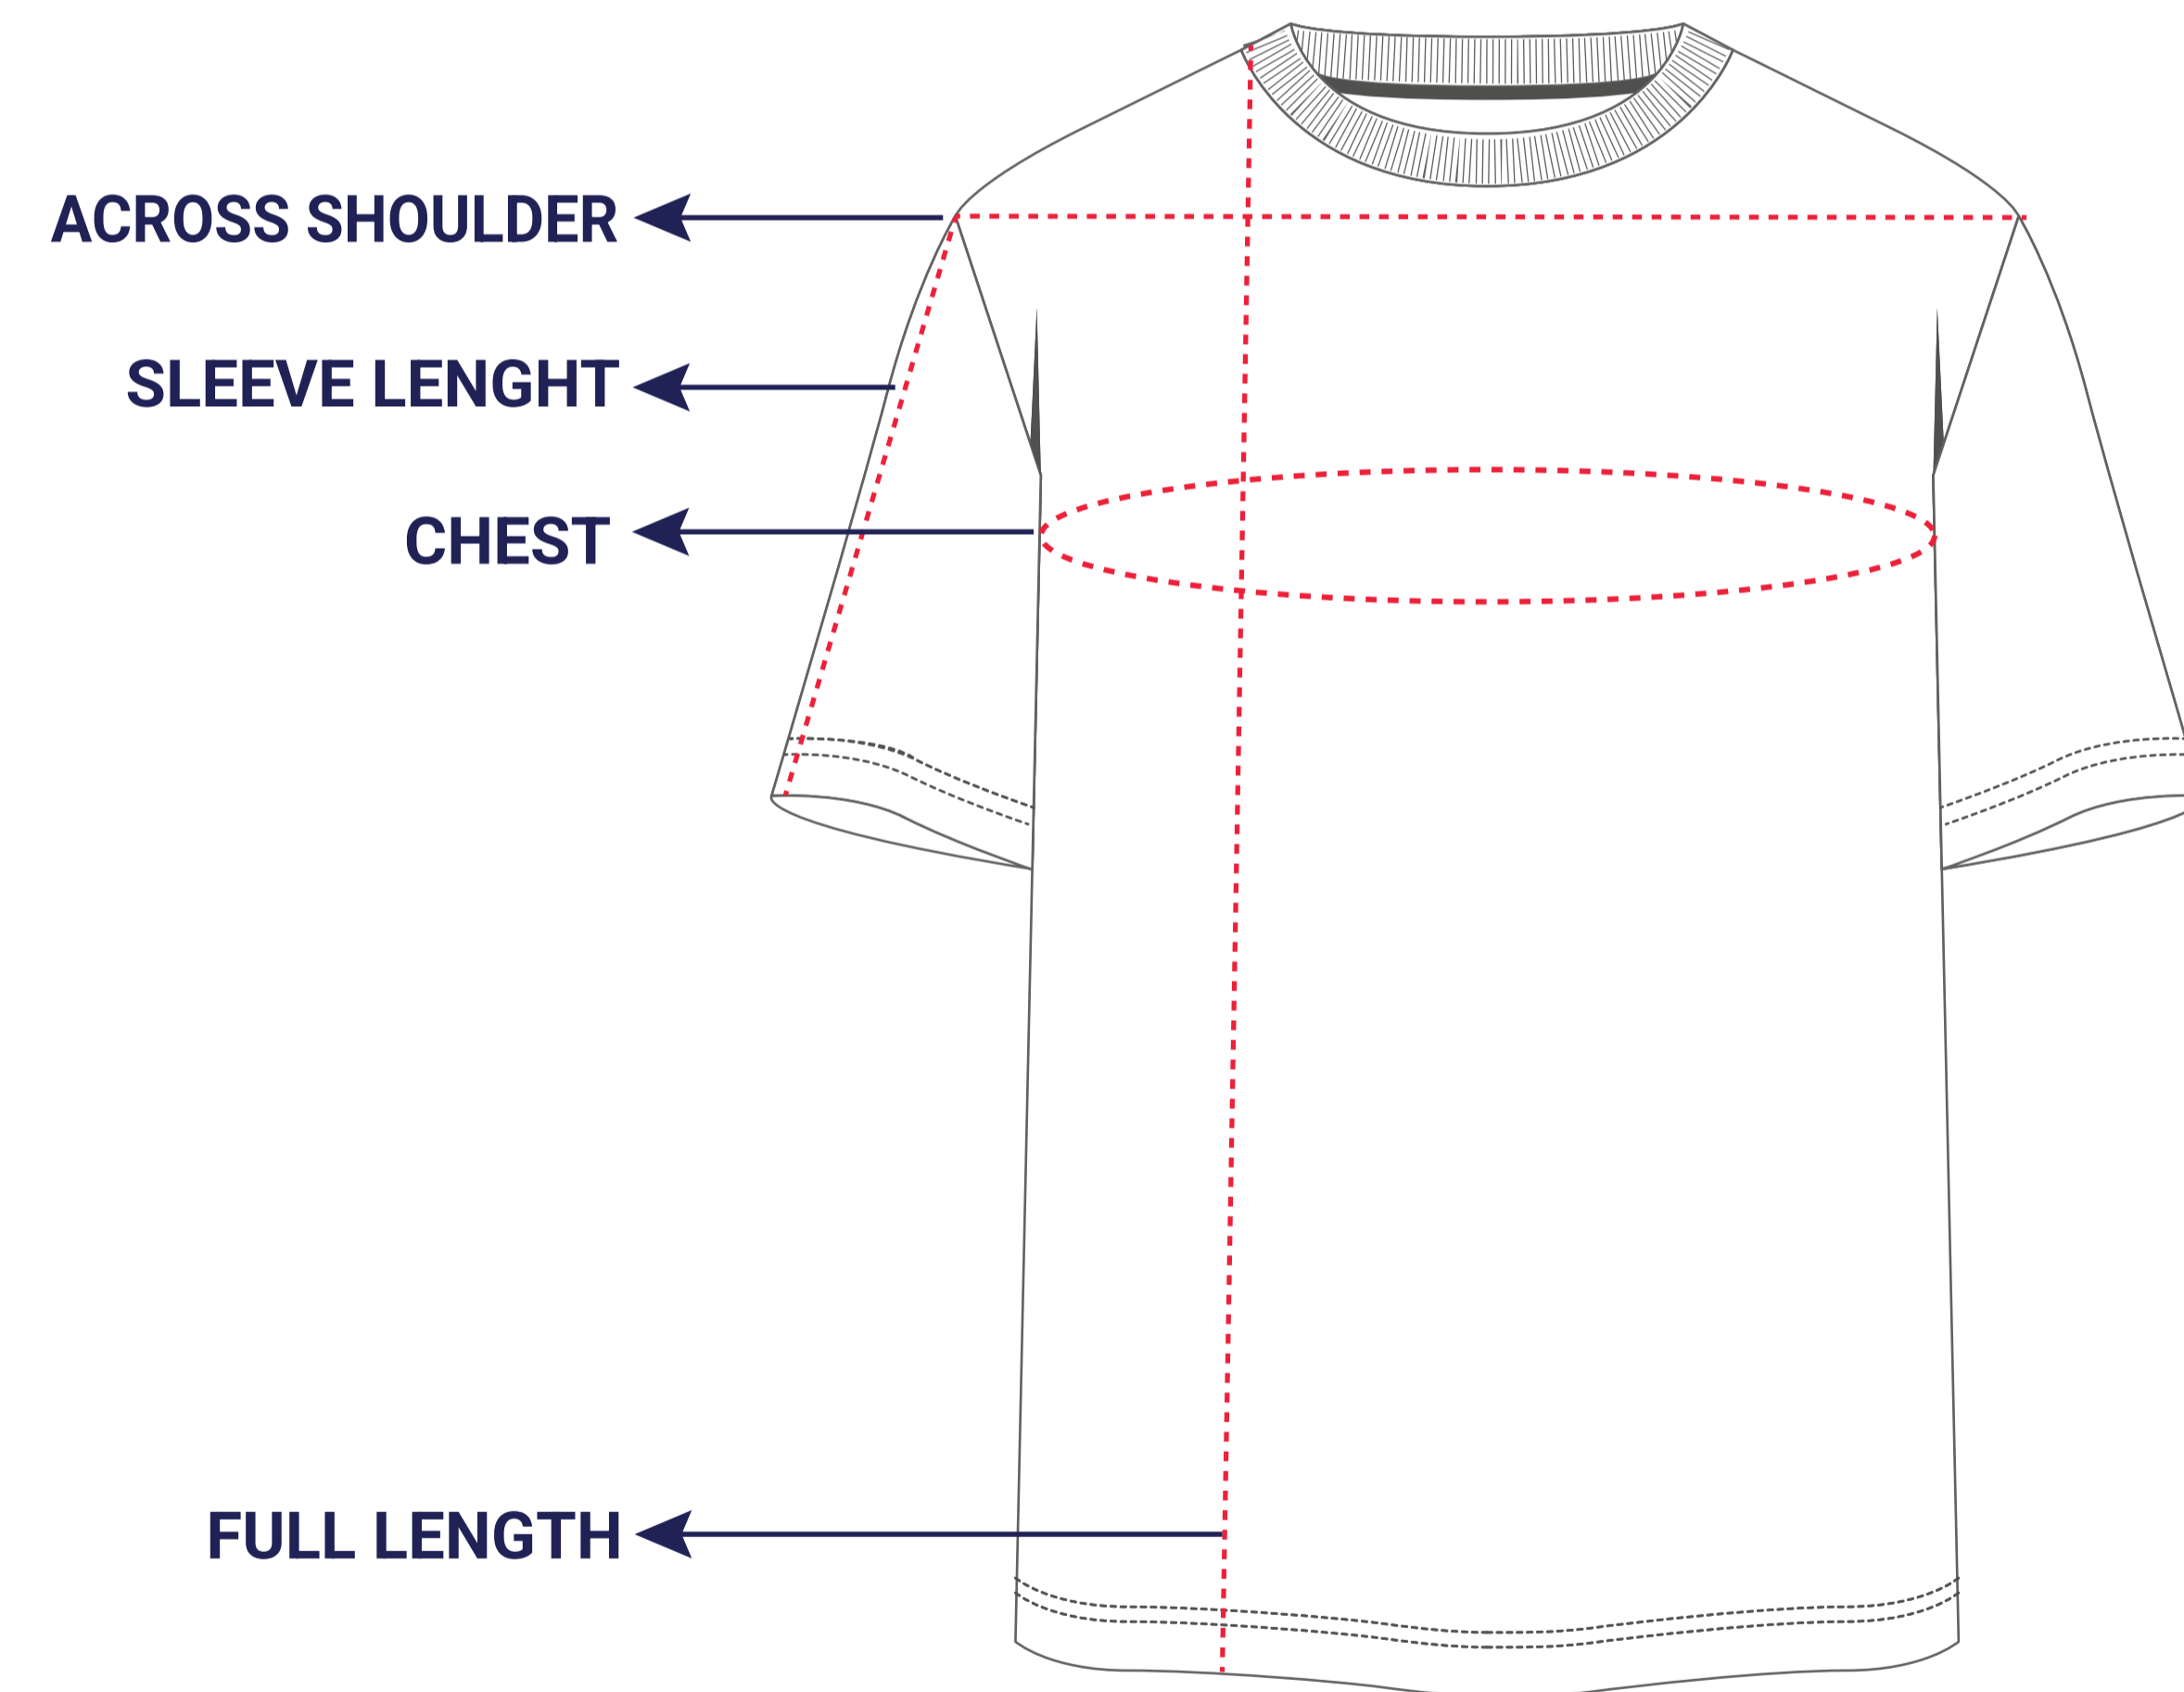

MEN'S RELAXED T-SHIRT

in

STANDARD	FIT TO CHEST	ACROSS SHOULDER	SLEEVE LENGTH	TOTAL LENGTH
XXS/34	34	18	8	27
XS/36	36	18	8	28
S/38	38	19	9	28
M/40	40	20	9	29
L/42	42	21	9	29
XL/44	44	21	10	29
2XL/46	46	22	10	30
3XL/48	48	23	11	30
4XL/50	50	24	11	31
5XL/52	52	25	11	31

cm

STANDARD	FIT TO CHEST	ACROSS SHOULDER	SLEEVE LENGTH	TOTAL LENGTH
XXS/34	86	45	20	70
XS/36	91	47	21	71
S/38	97	49	22	72
M/40	102	51	23	73
L/42	107	53	24	74
XL/44	112	55	25	75
2XL/46	117	57	26	76
3XL/48	122	59	27	77
4XL/50	127	61	28	78
5XL/52	132	63	29	79