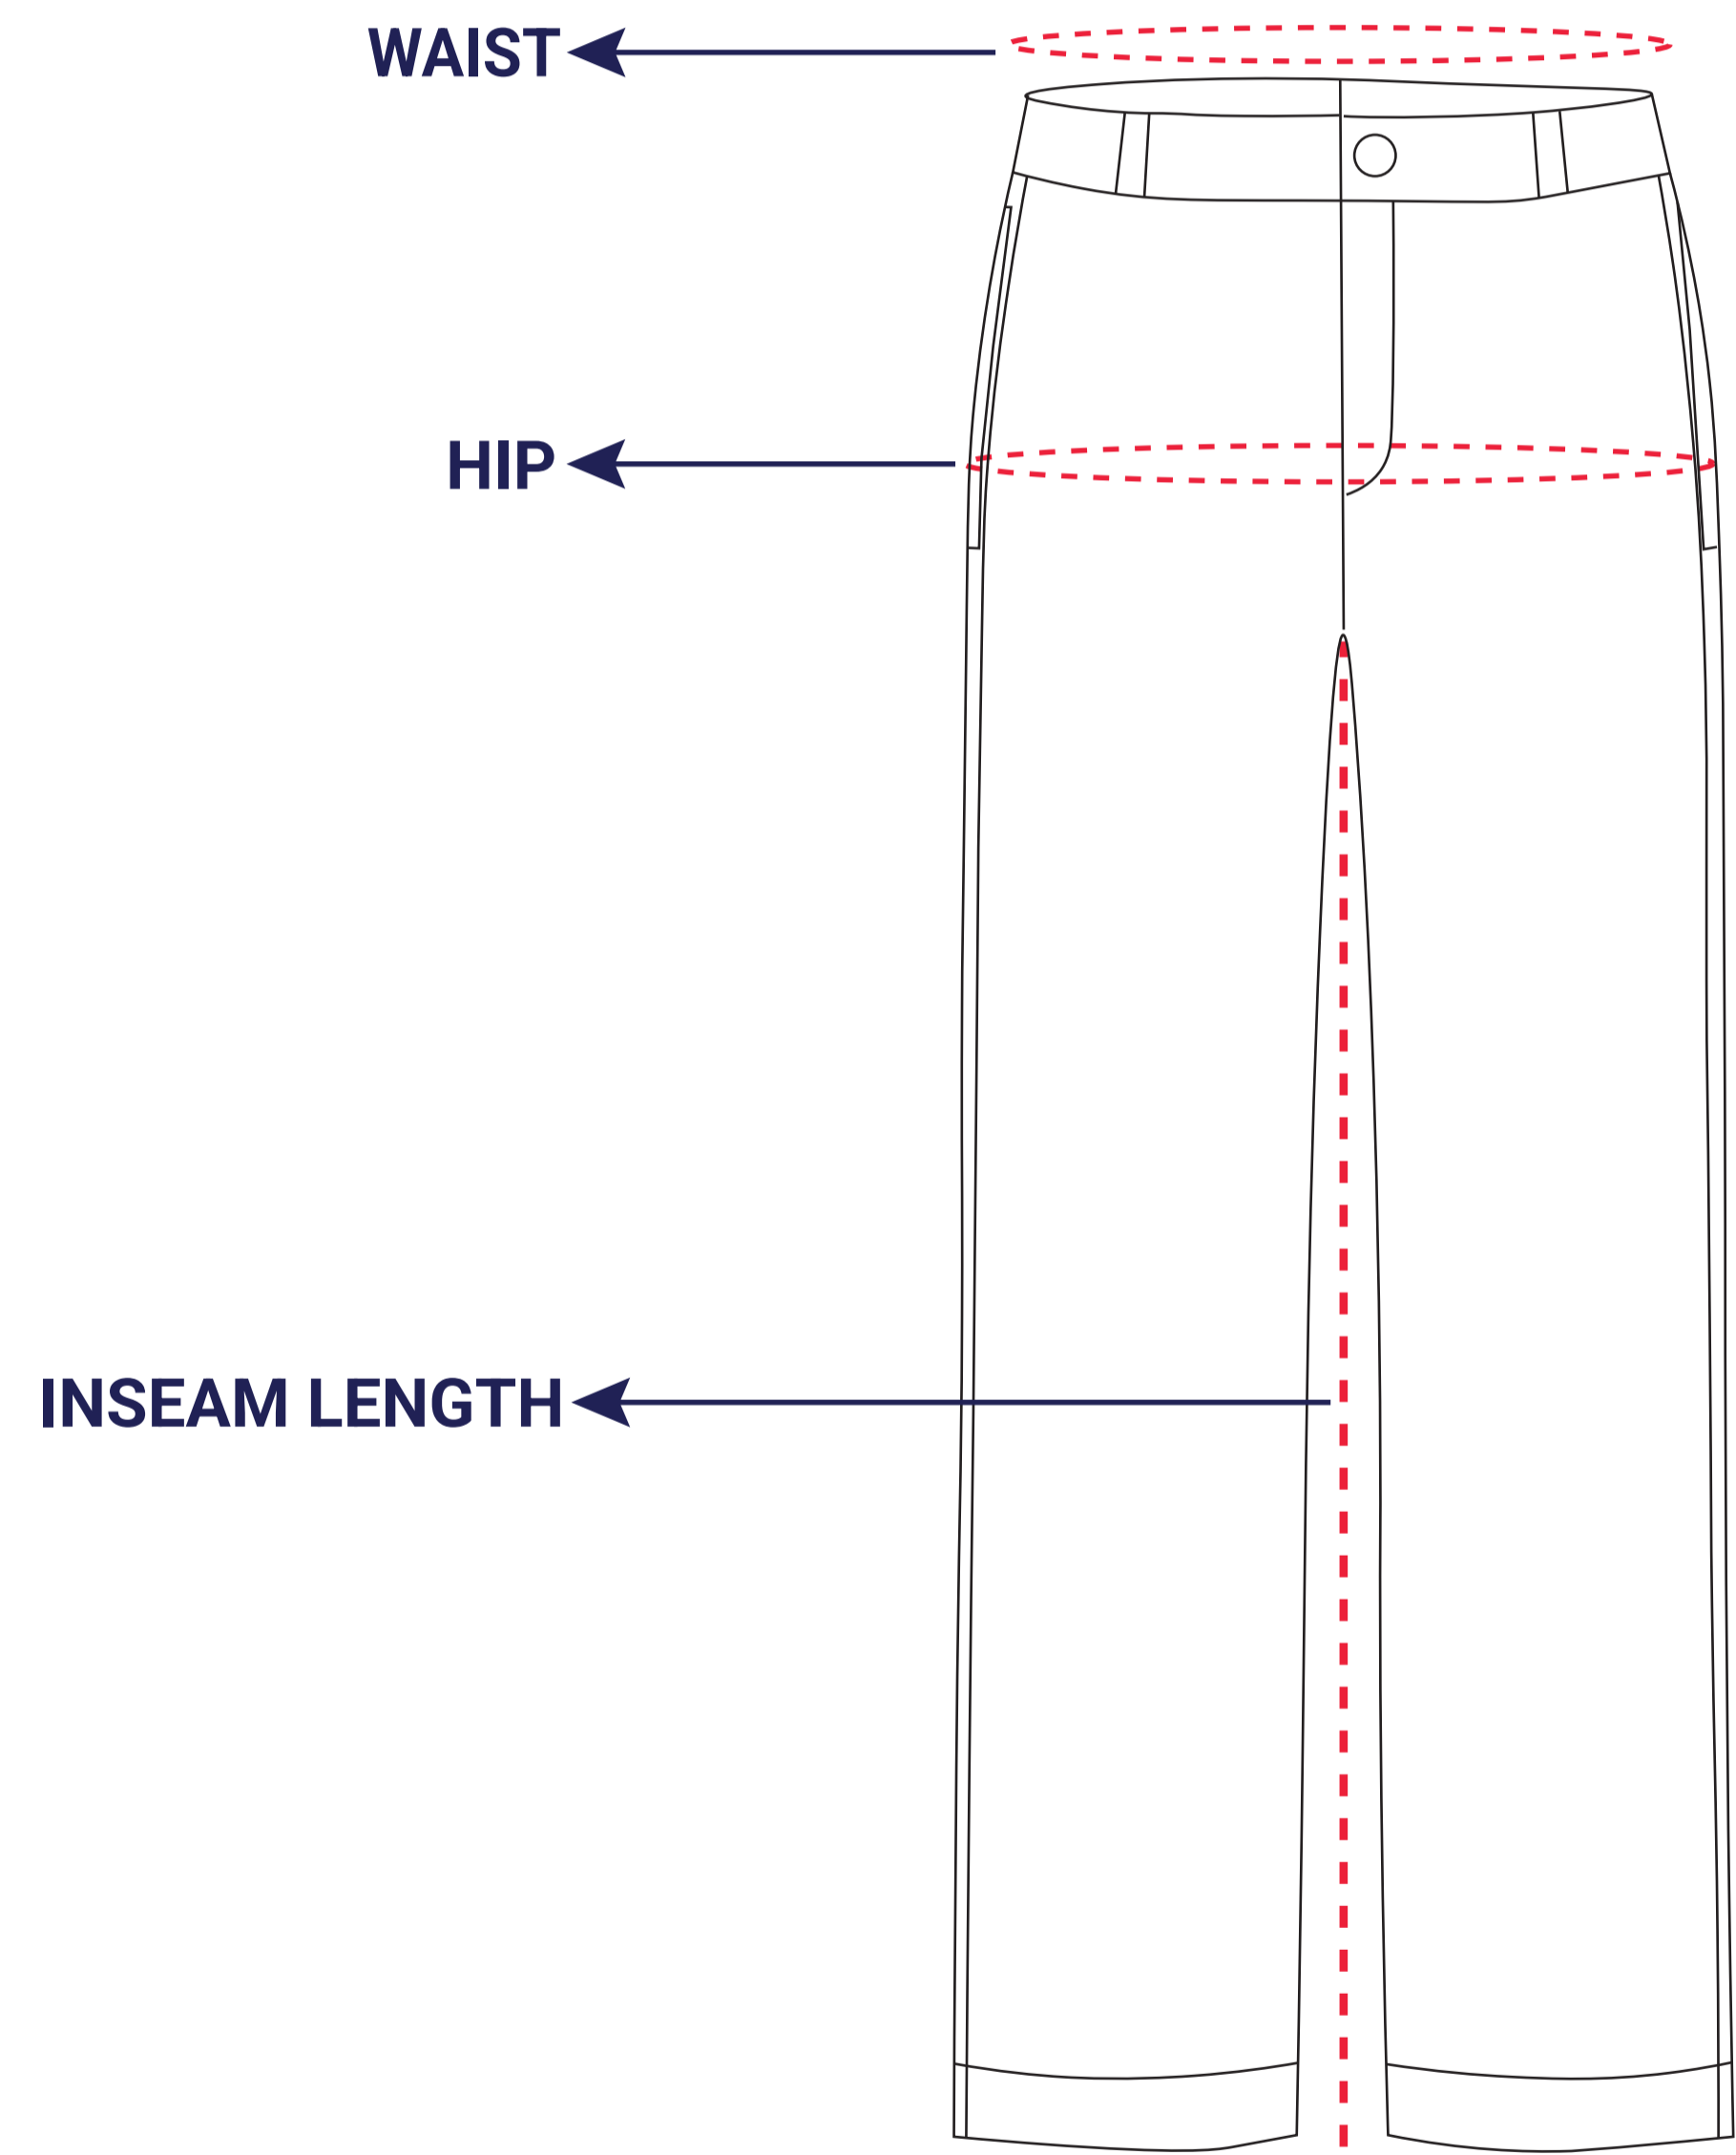

MEN'S STRIGHT FIT

in

cm

STANDARD	FIT TO WAIST	WAIST	HIP	IN SEAM
XS/30	30	32	41	33
S/32	32	34	43	33
M/34	34	36	45	33
L/36	36	38	47	33
XL/38	38	40	49	33
2XL/40	40	42	51	33
3XL/42	42	44	53	33
4XL/44	44	46	55	33

STANDARD	FIT TO WAIST	WAIST	HIP	IN SEAM
XS/30	76	81	104	83
S/32	81	86	109	83
M/34	86	91	114	83
L/36	91	97	119	83
XL/38	97	102	124	83
2XL/40	102	107	130	83
3XL/42	107	112	135	83
4XL/44	112	117	140	83