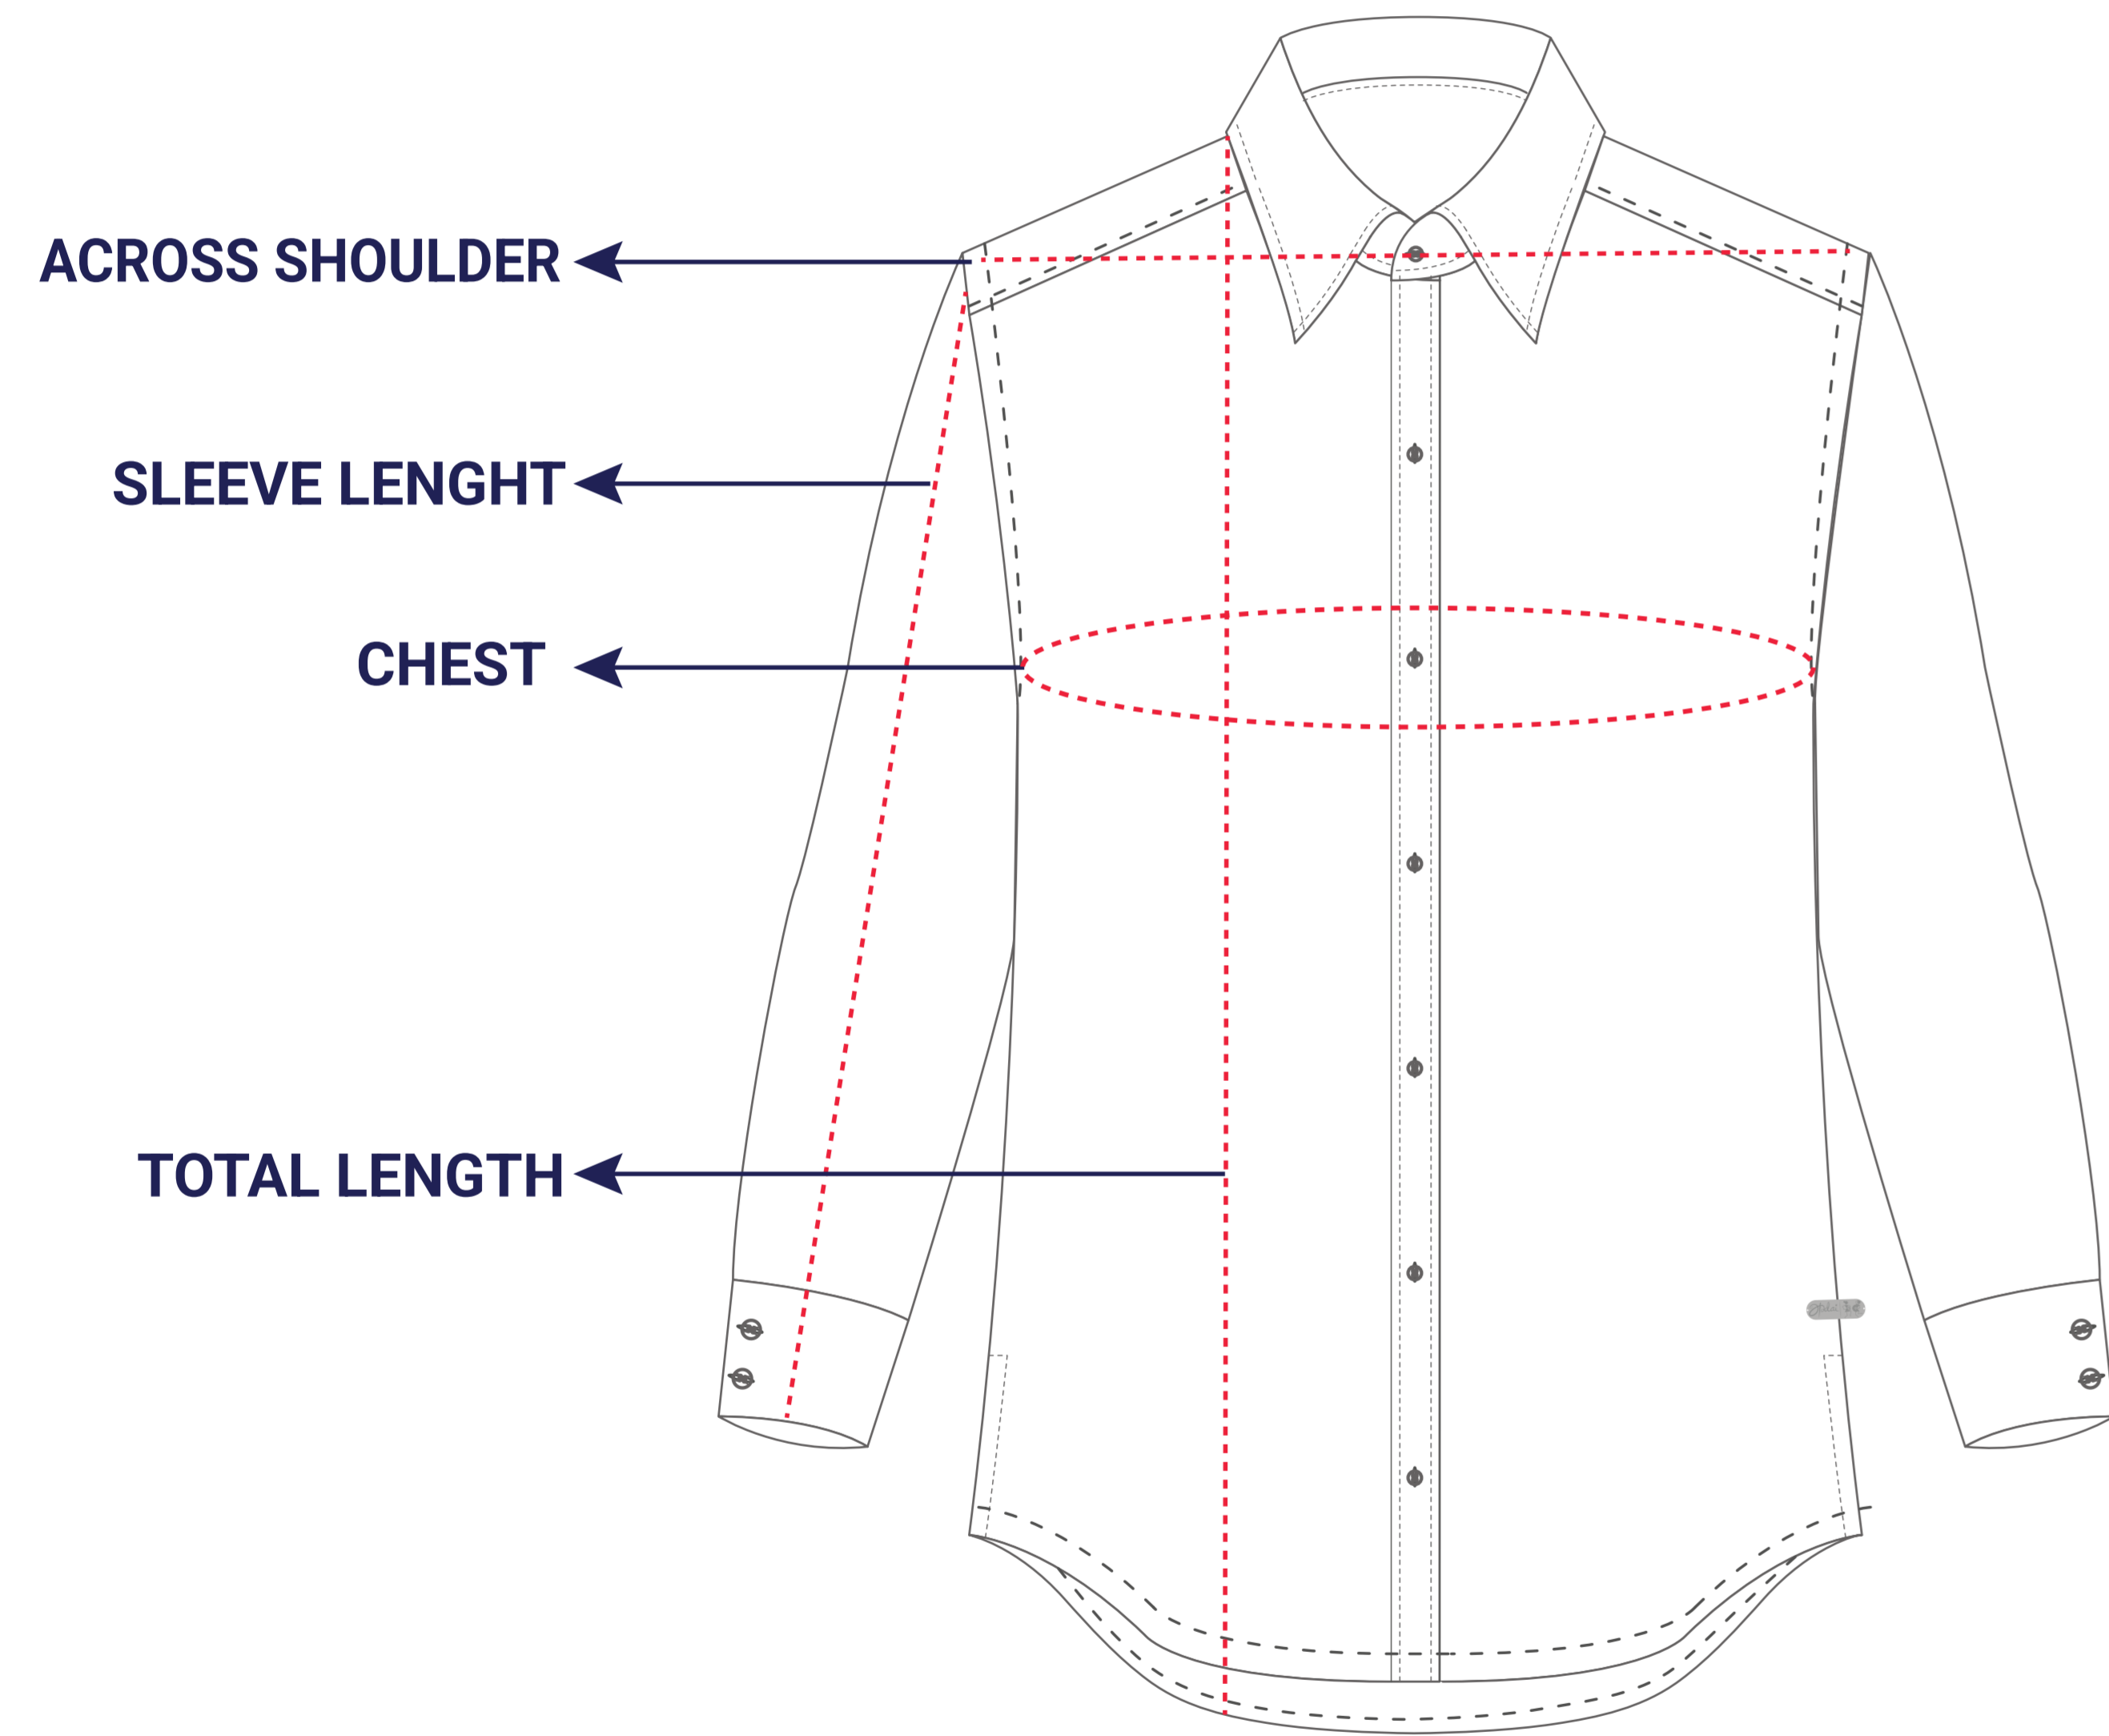

MEN'S DENIM FULL SLEEVE SHIRT

in

STANDARD	FIT TO CHEST	ACROSS SHOULDER	SLEEVE LENGTH	TOTAL LENGTH
XS/36	36	17	24	28
S/38	38	17	25	29
M/40	40	18	25	29
L/42	42	19	25	30
XL/44	44	19	25	30
2XL/46	46	20	26	31
3XL/48	48	20	26	31
4XL/50	50	21	26	32

cm

STANDARD	FIT TO CHEST	ACROSS SHOULDER	SLEEVE LENGTH	TOTAL LENGTH
XS/36	91	42	62	71
S/38	97	44	63	73
M/40	102	46	63	74
L/42	107	48	64	76
XL/44	112	50	64	77
2XL/46	117	51	65	79
3XL/48	122	52	65	80
4XL/50	127	53	66	82