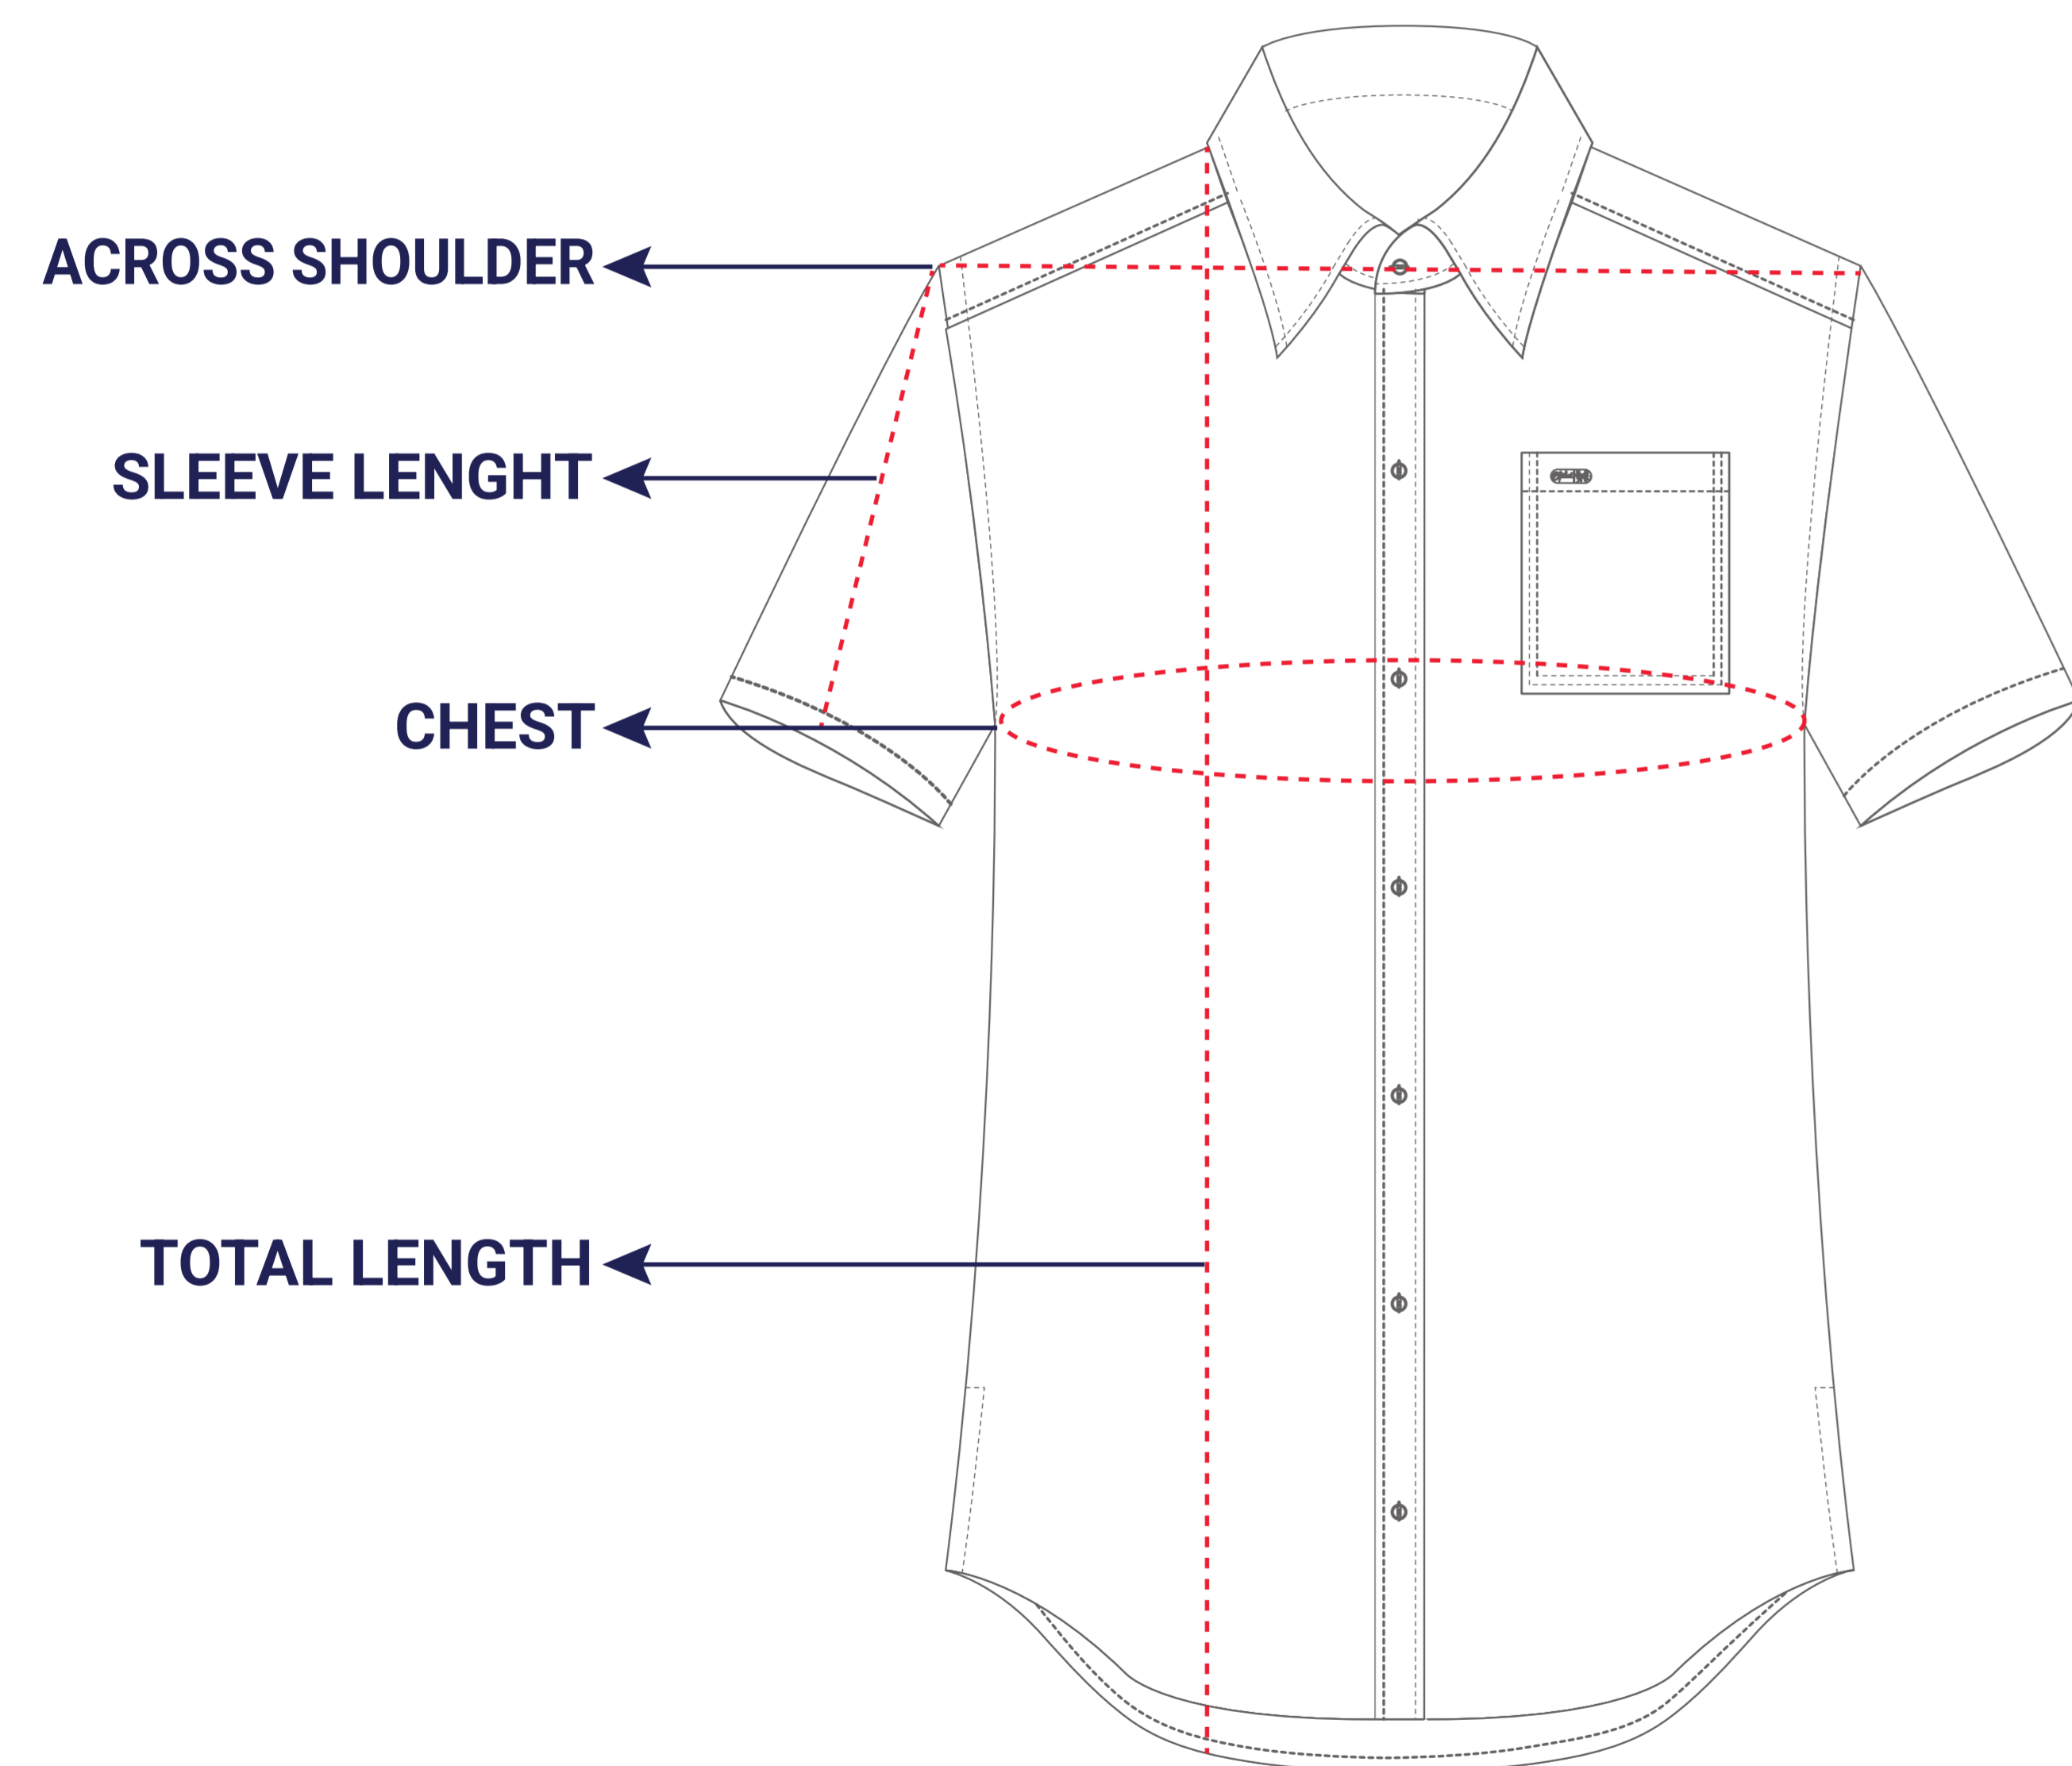

# MEN'S DENIM SHORT SLEEVE SHIRTS

in

STANDARD	FIT TO CHEST	ACROSS SHOULDER	SLEEVE LENGTH	TOTAL LENGTH
XS/36	36	17	9	29
S/38	38	17	9	29
M/40	40	18	10	30
L/42	42	19	10	30
XL/44	44	19	10	31
2XL/46	46	20	11	31
3XL/48	48	20	11	31
4XL/50	50	21	11	32

cm

STANDARD	FIT TO CHEST	ACROSS SHOULDER	SLEEVE LENGTH	TOTAL LENGTH
XS/36	91	42	23	73
S/38	97	44	24	74
M/40	102	46	25	76
L/42	107	48	26	77
XL/44	112	50	27	79
2XL/46	117	51	28	80
3XL/48	122	52	28	80
4XL/50	127	53	29	82