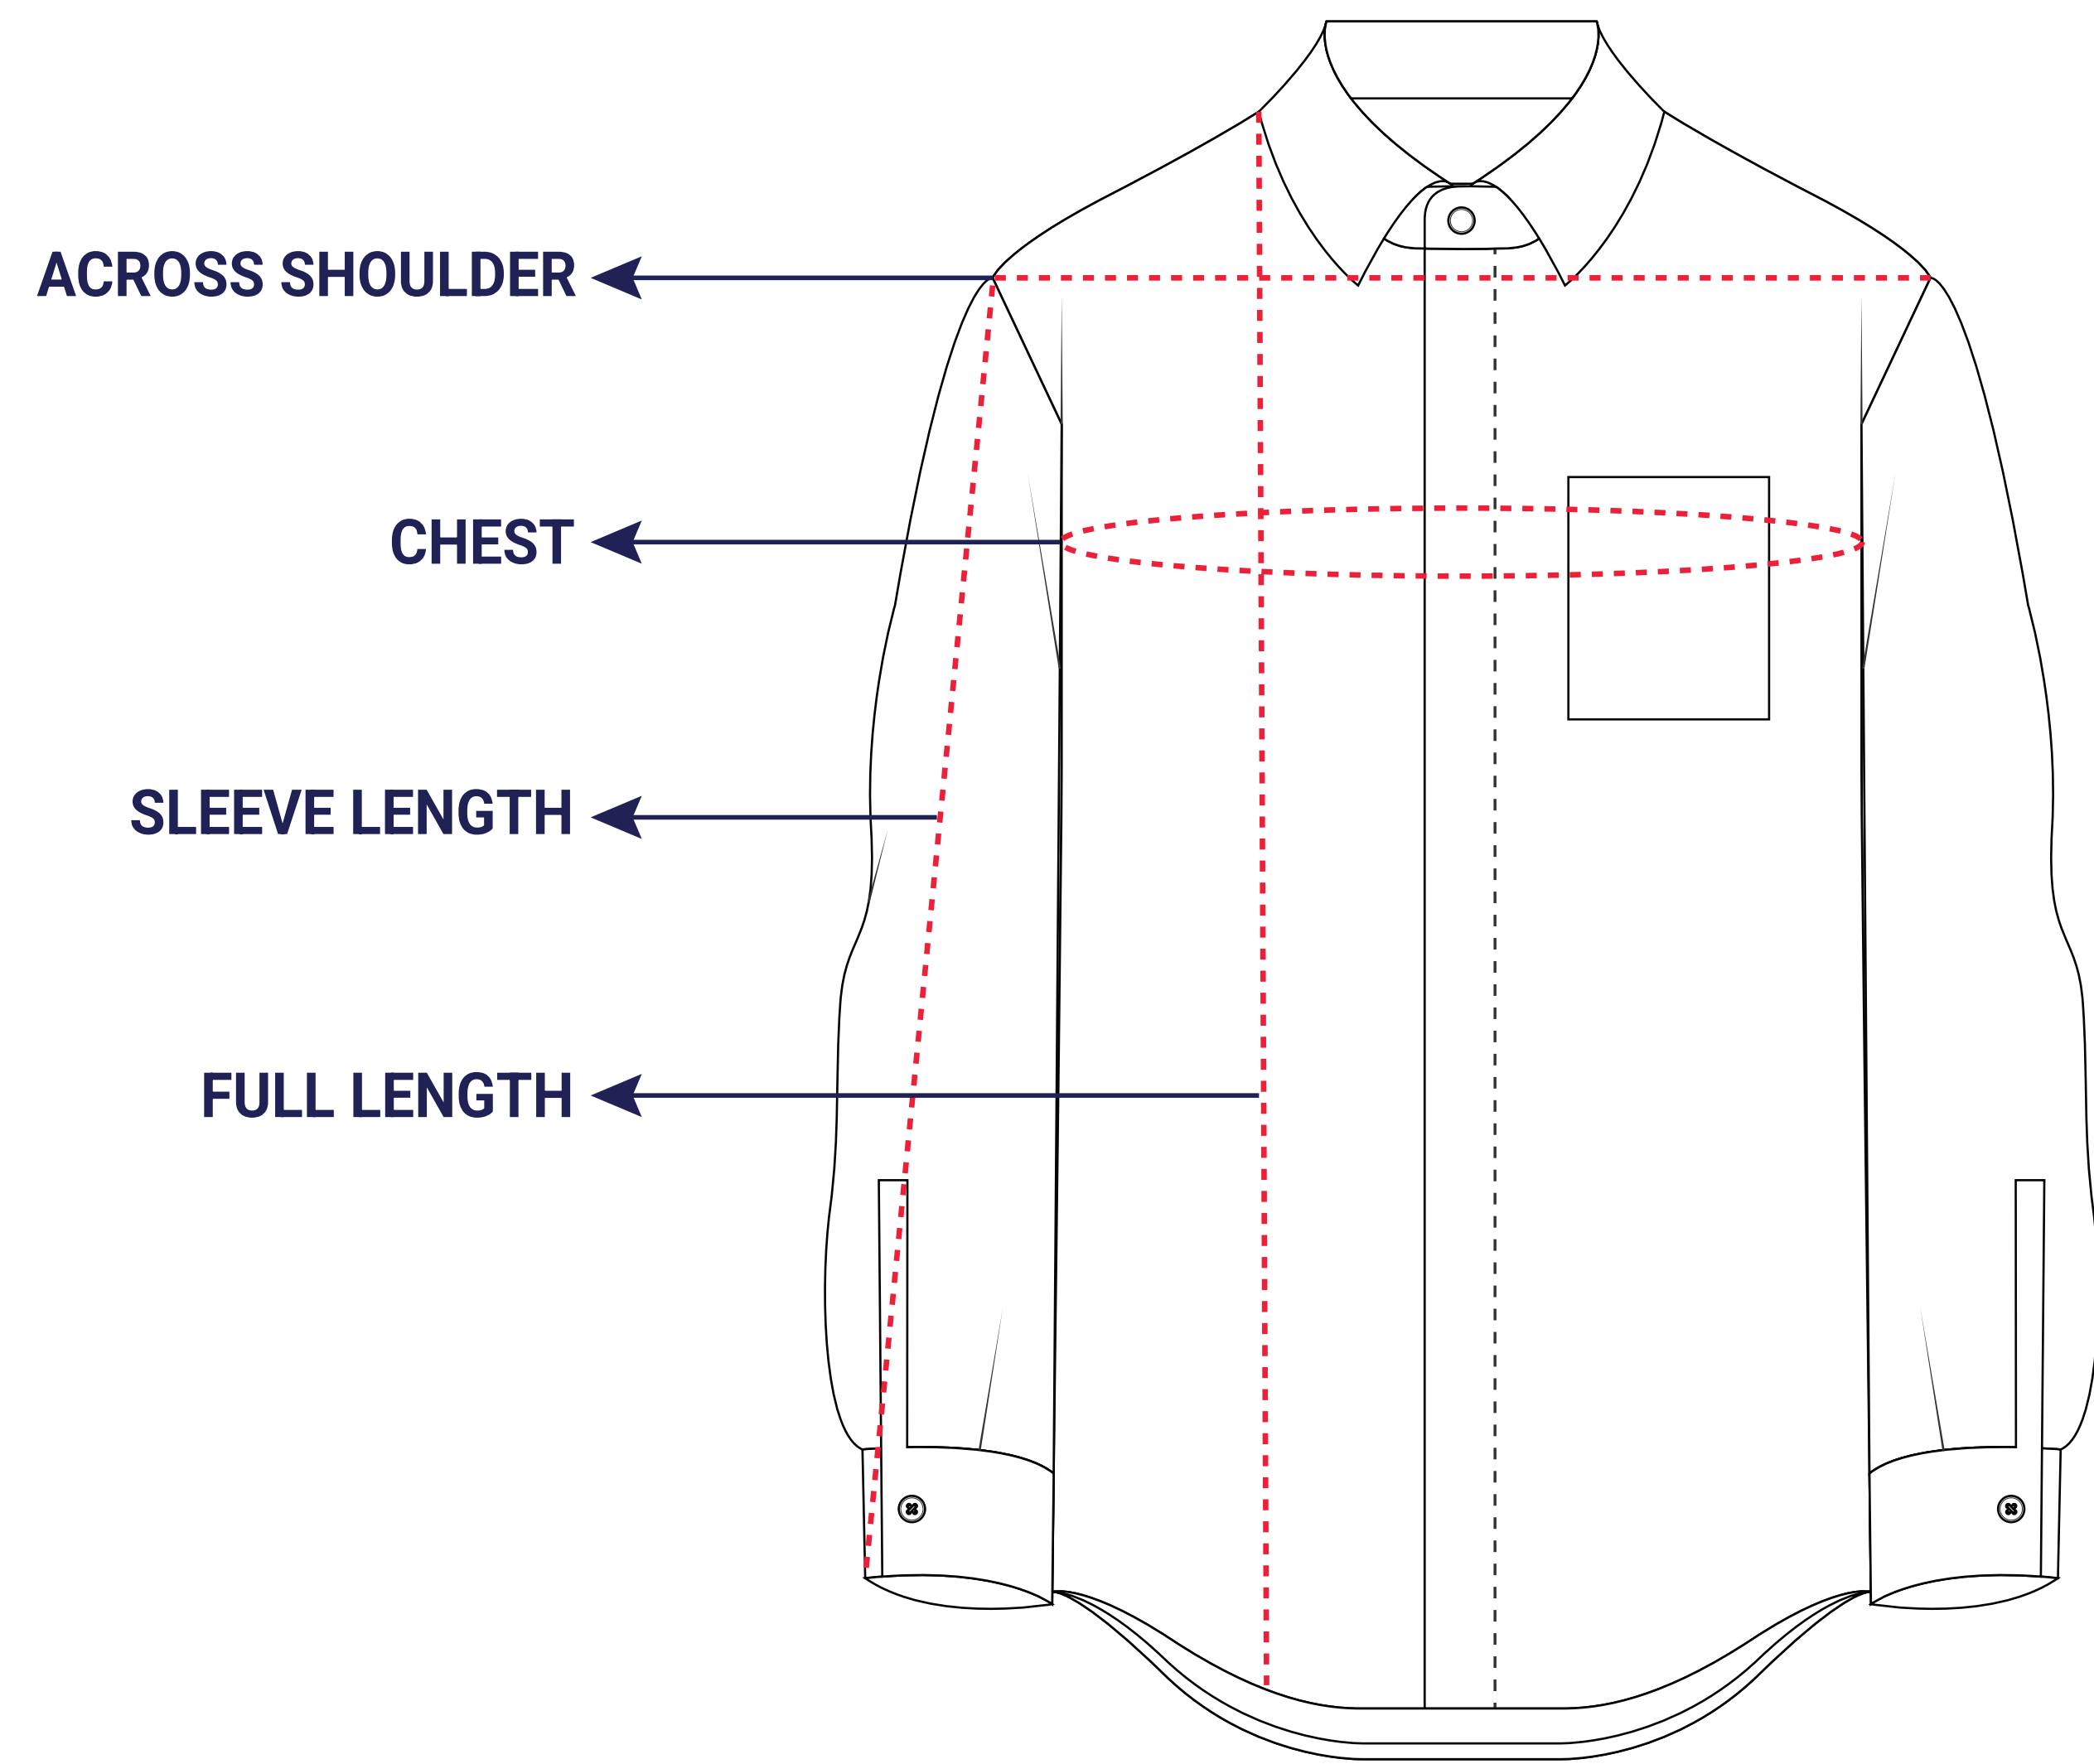

MENS FESTIVE FULL SLEEVE SHIRTS

in

STANDARD	FIT TO CHEST	ACROSS SHOULDER	SLEEVE LENGTH	FULL LENGTH
XS/36	36	17	25	28
S/38	38	17	25	29
M/40	40	18	25	29
L/42	42	19	26	30
XL/44	44	20	26	30
2XL/46	46	20	26	31
3XL/48	48	21	27	31
4XL/50	50	21	27	32

CM

STANDARD	FIT TO CHEST	ACROSS SHOULDER	SLEEVE LENGTH	FULL LENGTH
XS/36	91	42	63	71
S/38	97	44	64	73
M/40	102	46	65	74
L/42	107	48	66	76
XL/44	112	50	67	77
2XL/46	117	52	67	79
3XL/48	122	53	68	80
4XL/50	127	54	68	82