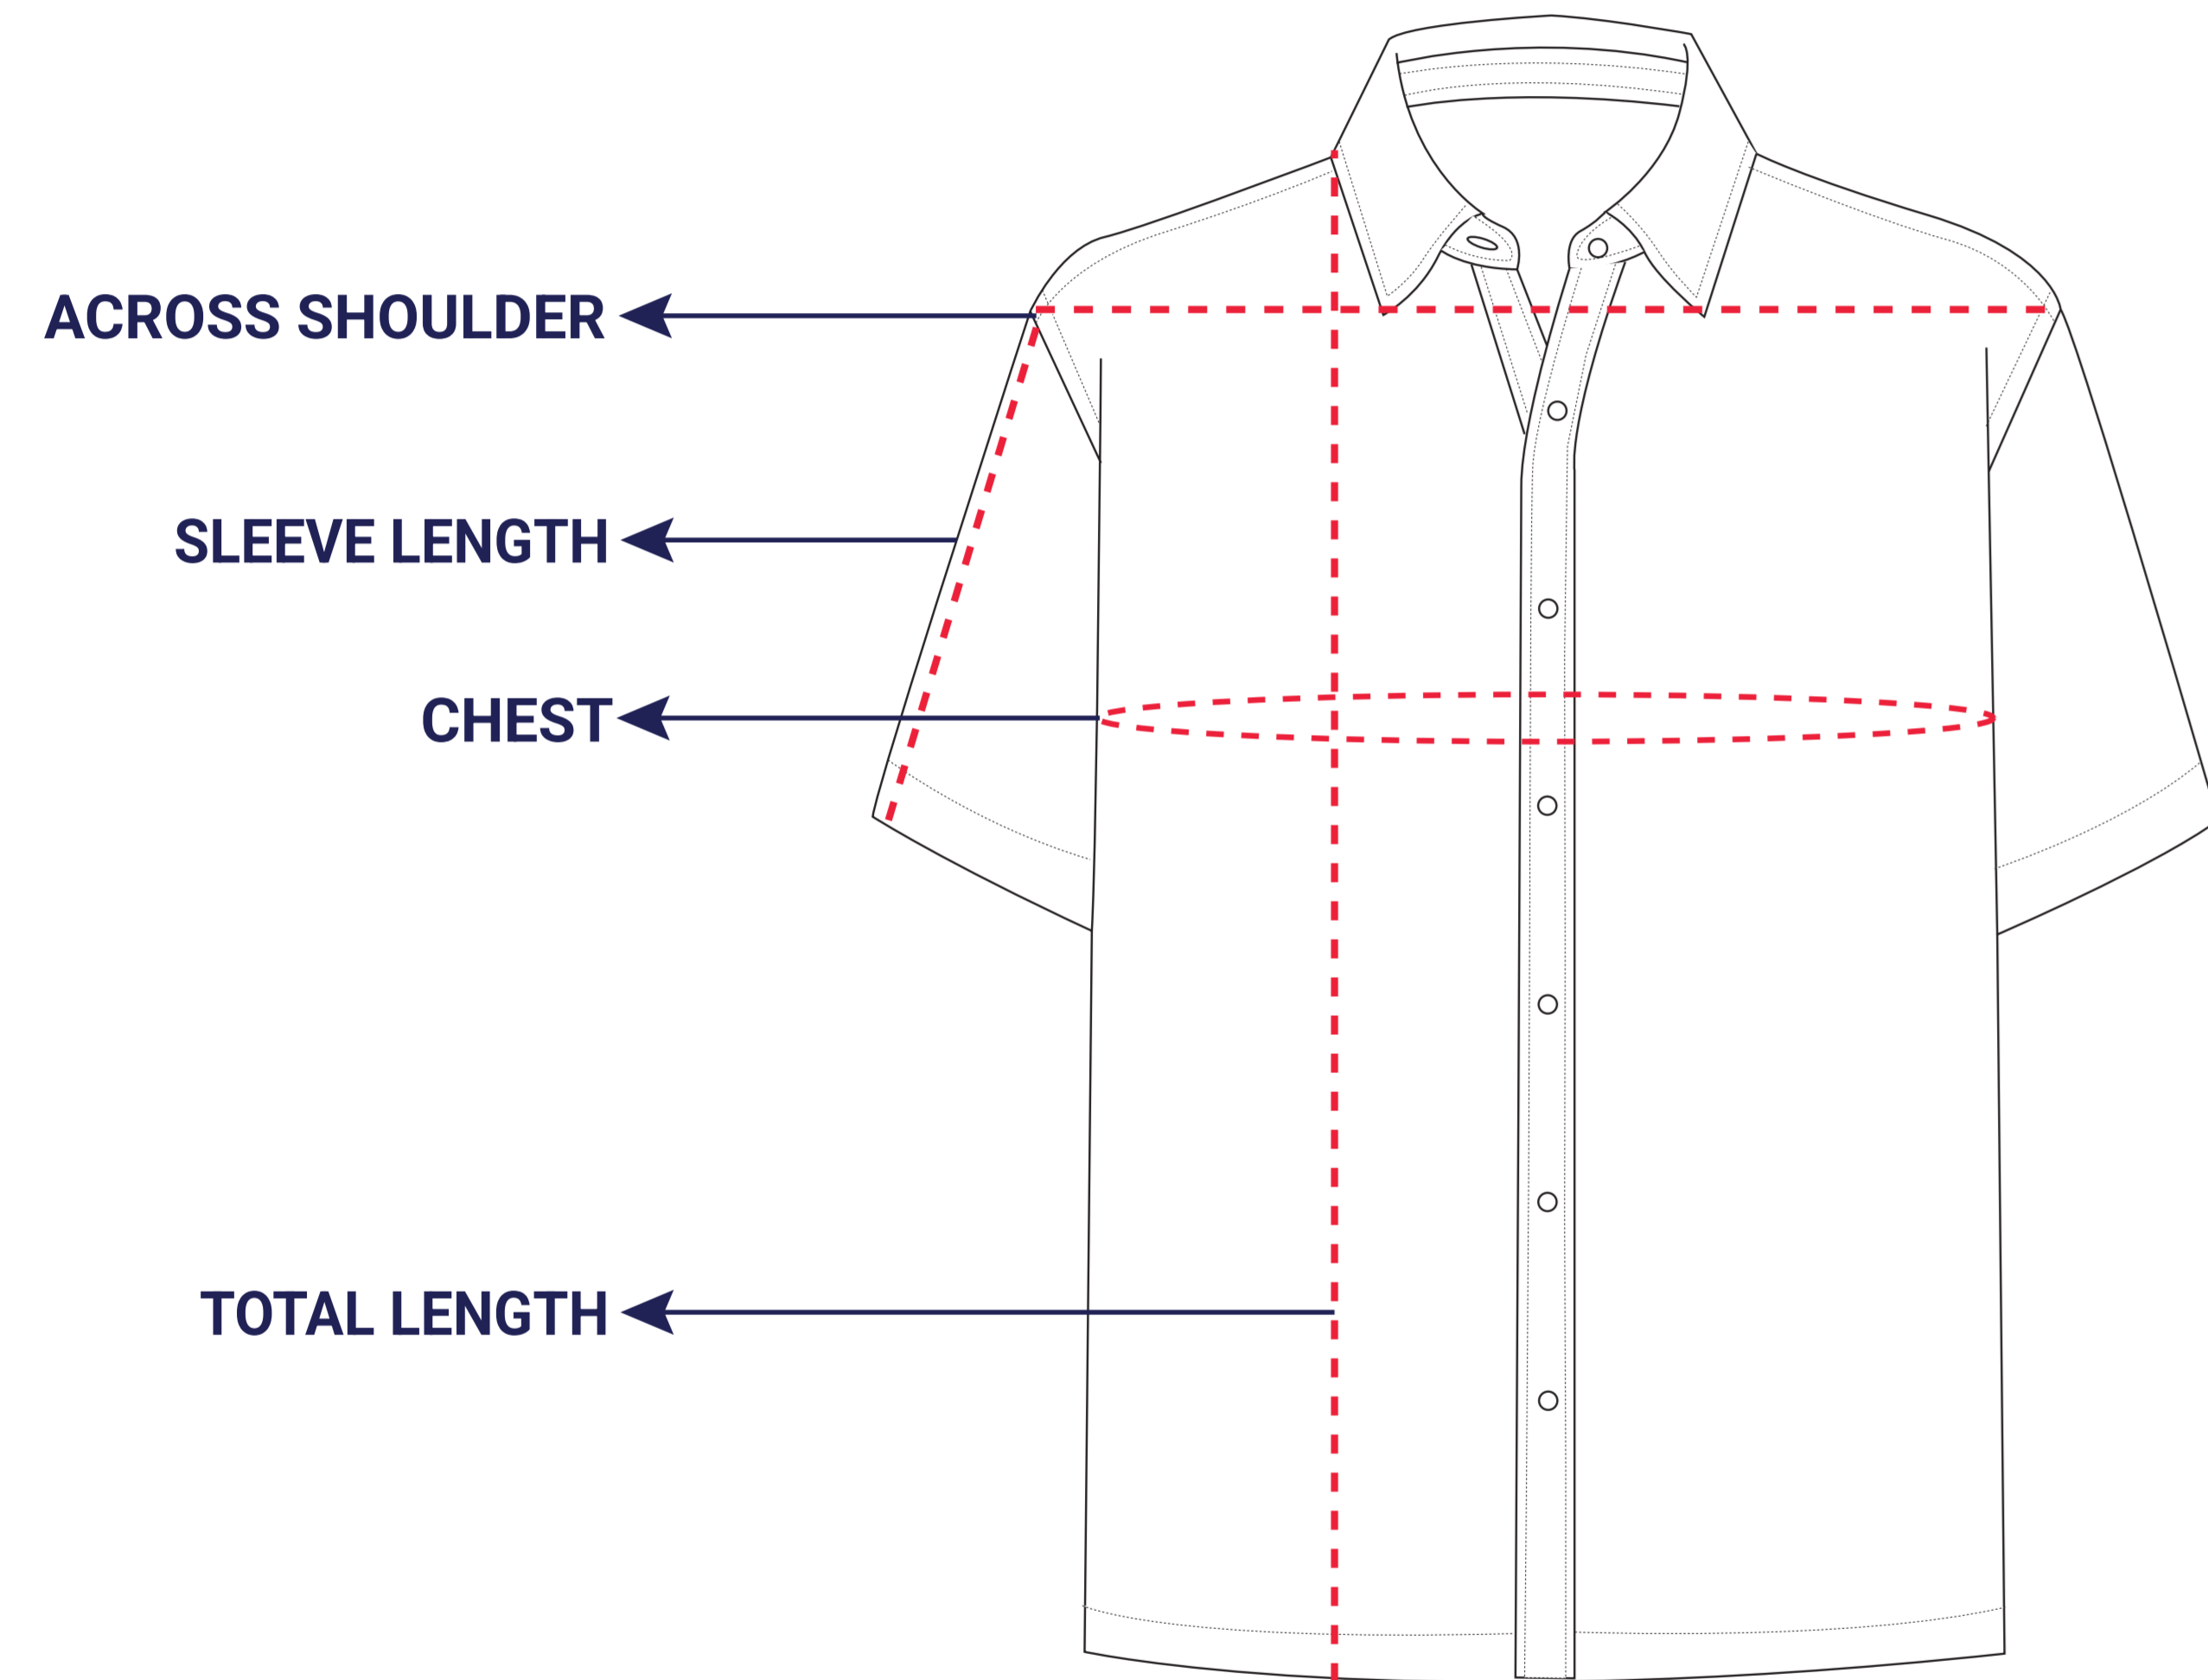

MENS RESORT WEAR EMBROIDED SHIRT

in

STANDARD	FIT TO CHEST	ACROSS SHOULDER	SLEEVE LENGTH	FULL LENGTH
XS/36	36	17	9	29
S/38	38	17	9	29
M/40	40	18	10	30
L/42	42	19	10	30
XL/44	44	19	10	31
2XL/46	46	20	11	31
3XL/48	48	20	11	31
4XL/50	50	21	11	32

CM

STANDARD	FIT TO CHEST	ACROSS SHOULDER	SLEEVE LENGTH	FULL LENGTH
XS/36	91	42	23	73
S/38	97	44	24	74
M/40	102	46	25	76
L/42	107	48	26	77
XL/44	112	50	27	79
2XL/46	117	51	28	80
3XL/48	122	52	28	80
4XL/50	127	53	29	82