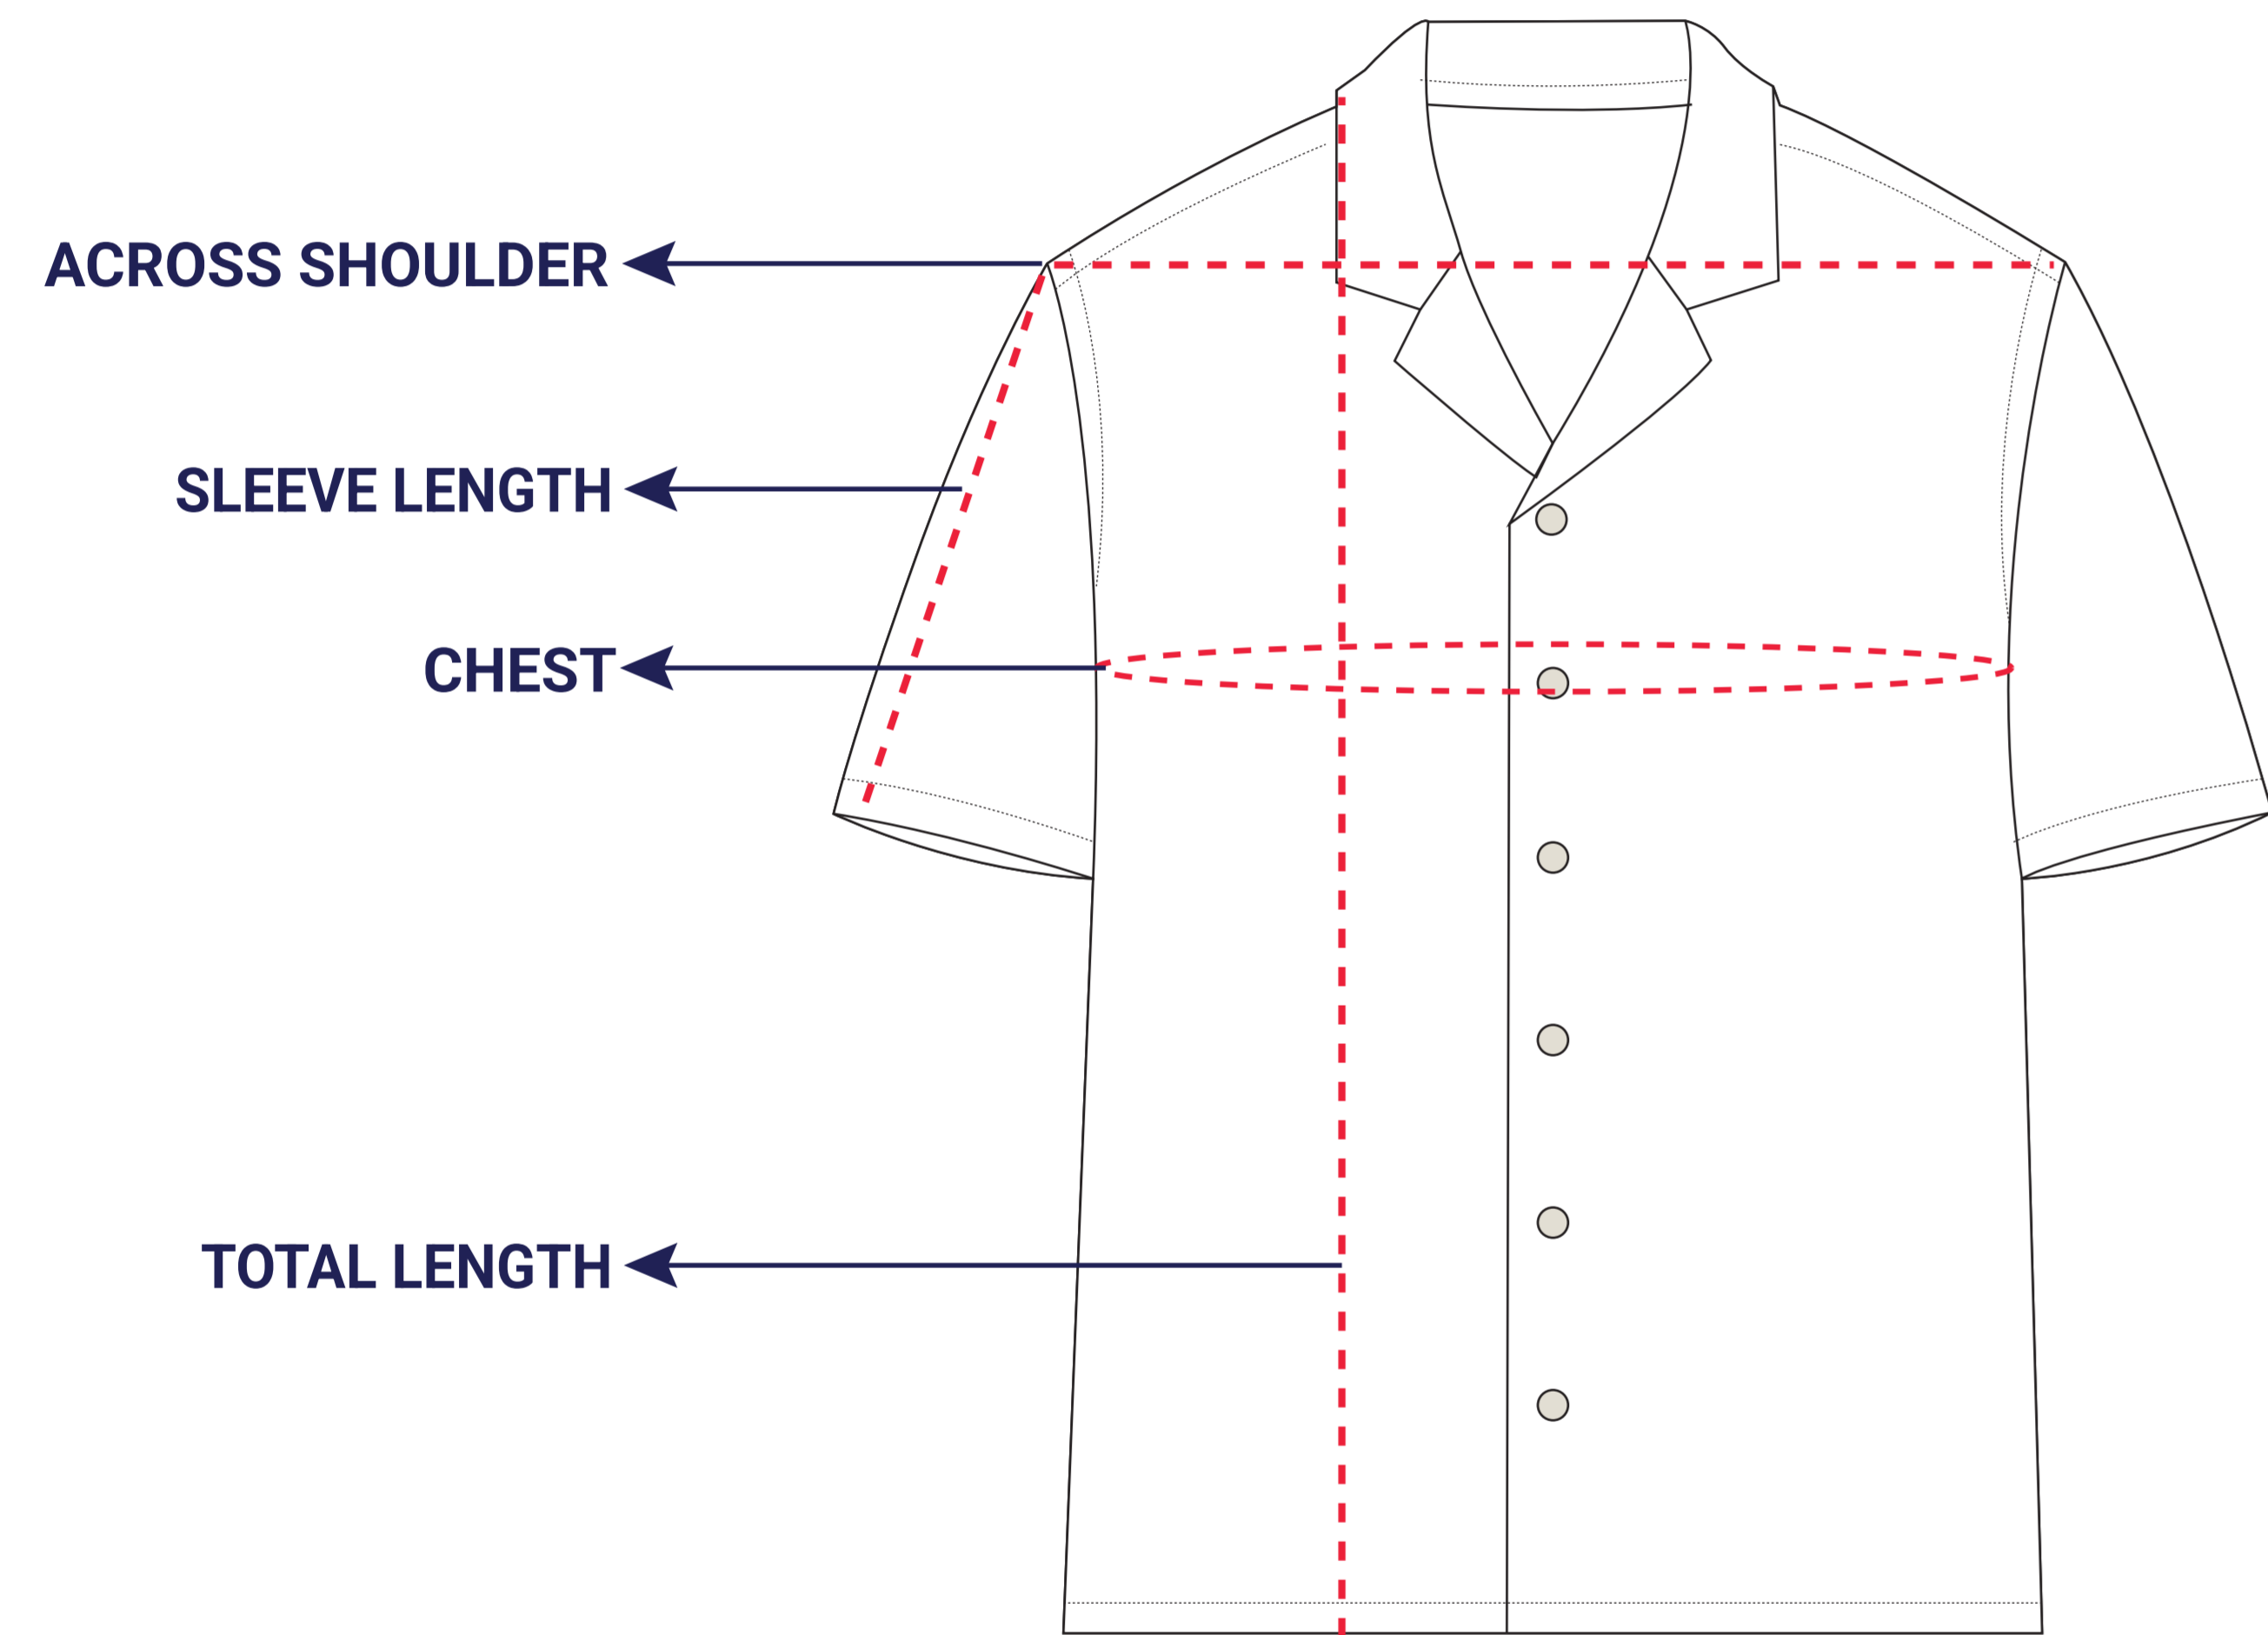

MENS RESORT WEAR SHIRT

in

STANDARD	FIT TO CHEST	ACROSS SHOULDER	SLEEVE LENGTH	FULL LENGTH
XS/36	36	17	9	29
S/38	38	17	9	29
M/40	40	18	10	30
L/42	42	19	10	30
XL/44	44	19	10	31
2XL/46	46	20	11	31
3XL/48	48	20	11	31
4XL/50	50	21	11	32

CM

STANDARD	FIT TO CHEST	ACROSS SHOULDER	SLEEVE LENGTH	FULL LENGTH
XS/36	91	42	23	73
S/38	97	44	24	74
M/40	102	46	25	76
L/42	107	48	26	77
XL/44	112	50	27	79
2XL/46	117	51	28	80
3XL/48	122	52	28	80
4XL/50	127	53	29	82