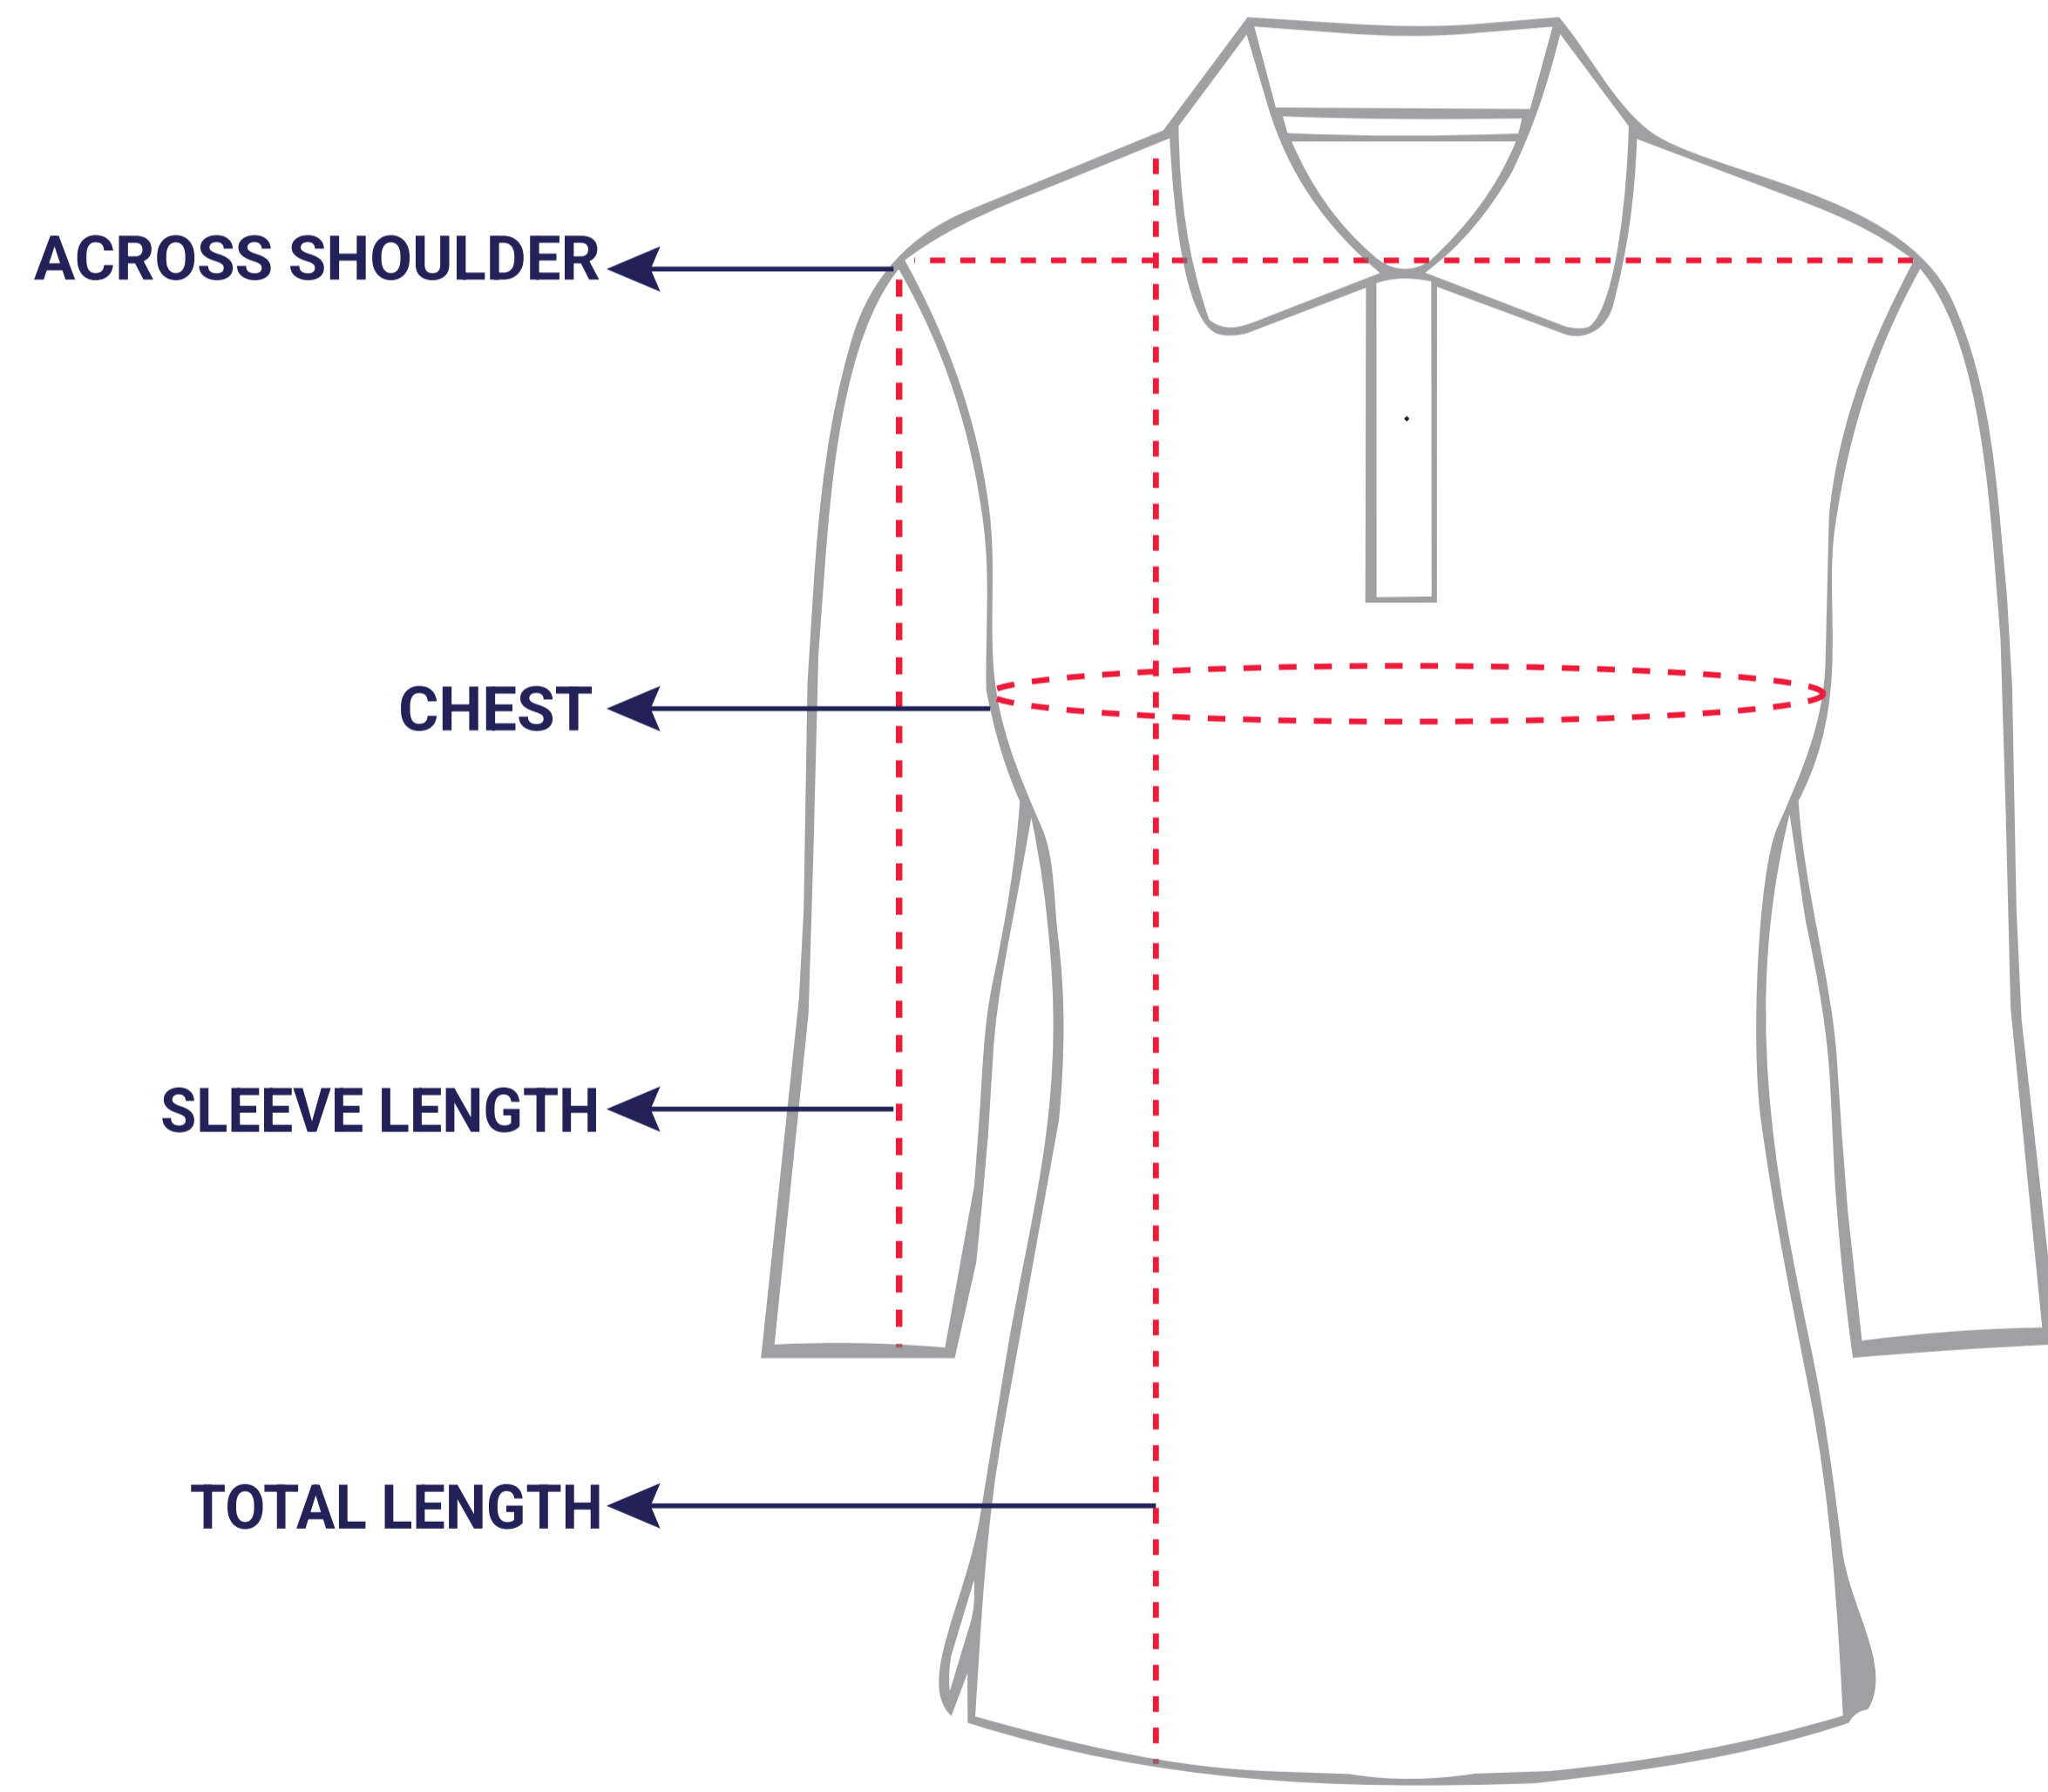

WOMEN'S 3/4 POLO TEE

in

STANDARD	FIT TO CHEST	ACROSS SHOULDER	SLEEVE LENGHT	FULL LENGHT
XS/34	34	13	16	23
S/36	36	13	16	24
M/38	38	14	16	24
L/40	40	14	16	25
XL/42	42	15	16	26
2XL/44	44	16	17	26
3XL/46	46	16	17	27
4XL/48	48	17	17	27

cm

STANDARD	FIT TO CHEST	ACROSS SHOULDER	SLEEVE LENGHT	FULL LENGHT
XS/34	86	32	40	59
S/36	91	34	40	61
M/38	97	35	41	62
L/40	102	37	41	64
XL/42	107	38	42	65
2XL/44	112	40	42	67
3XL/46	117	41	43	68
4XL/48	122	43	43	70