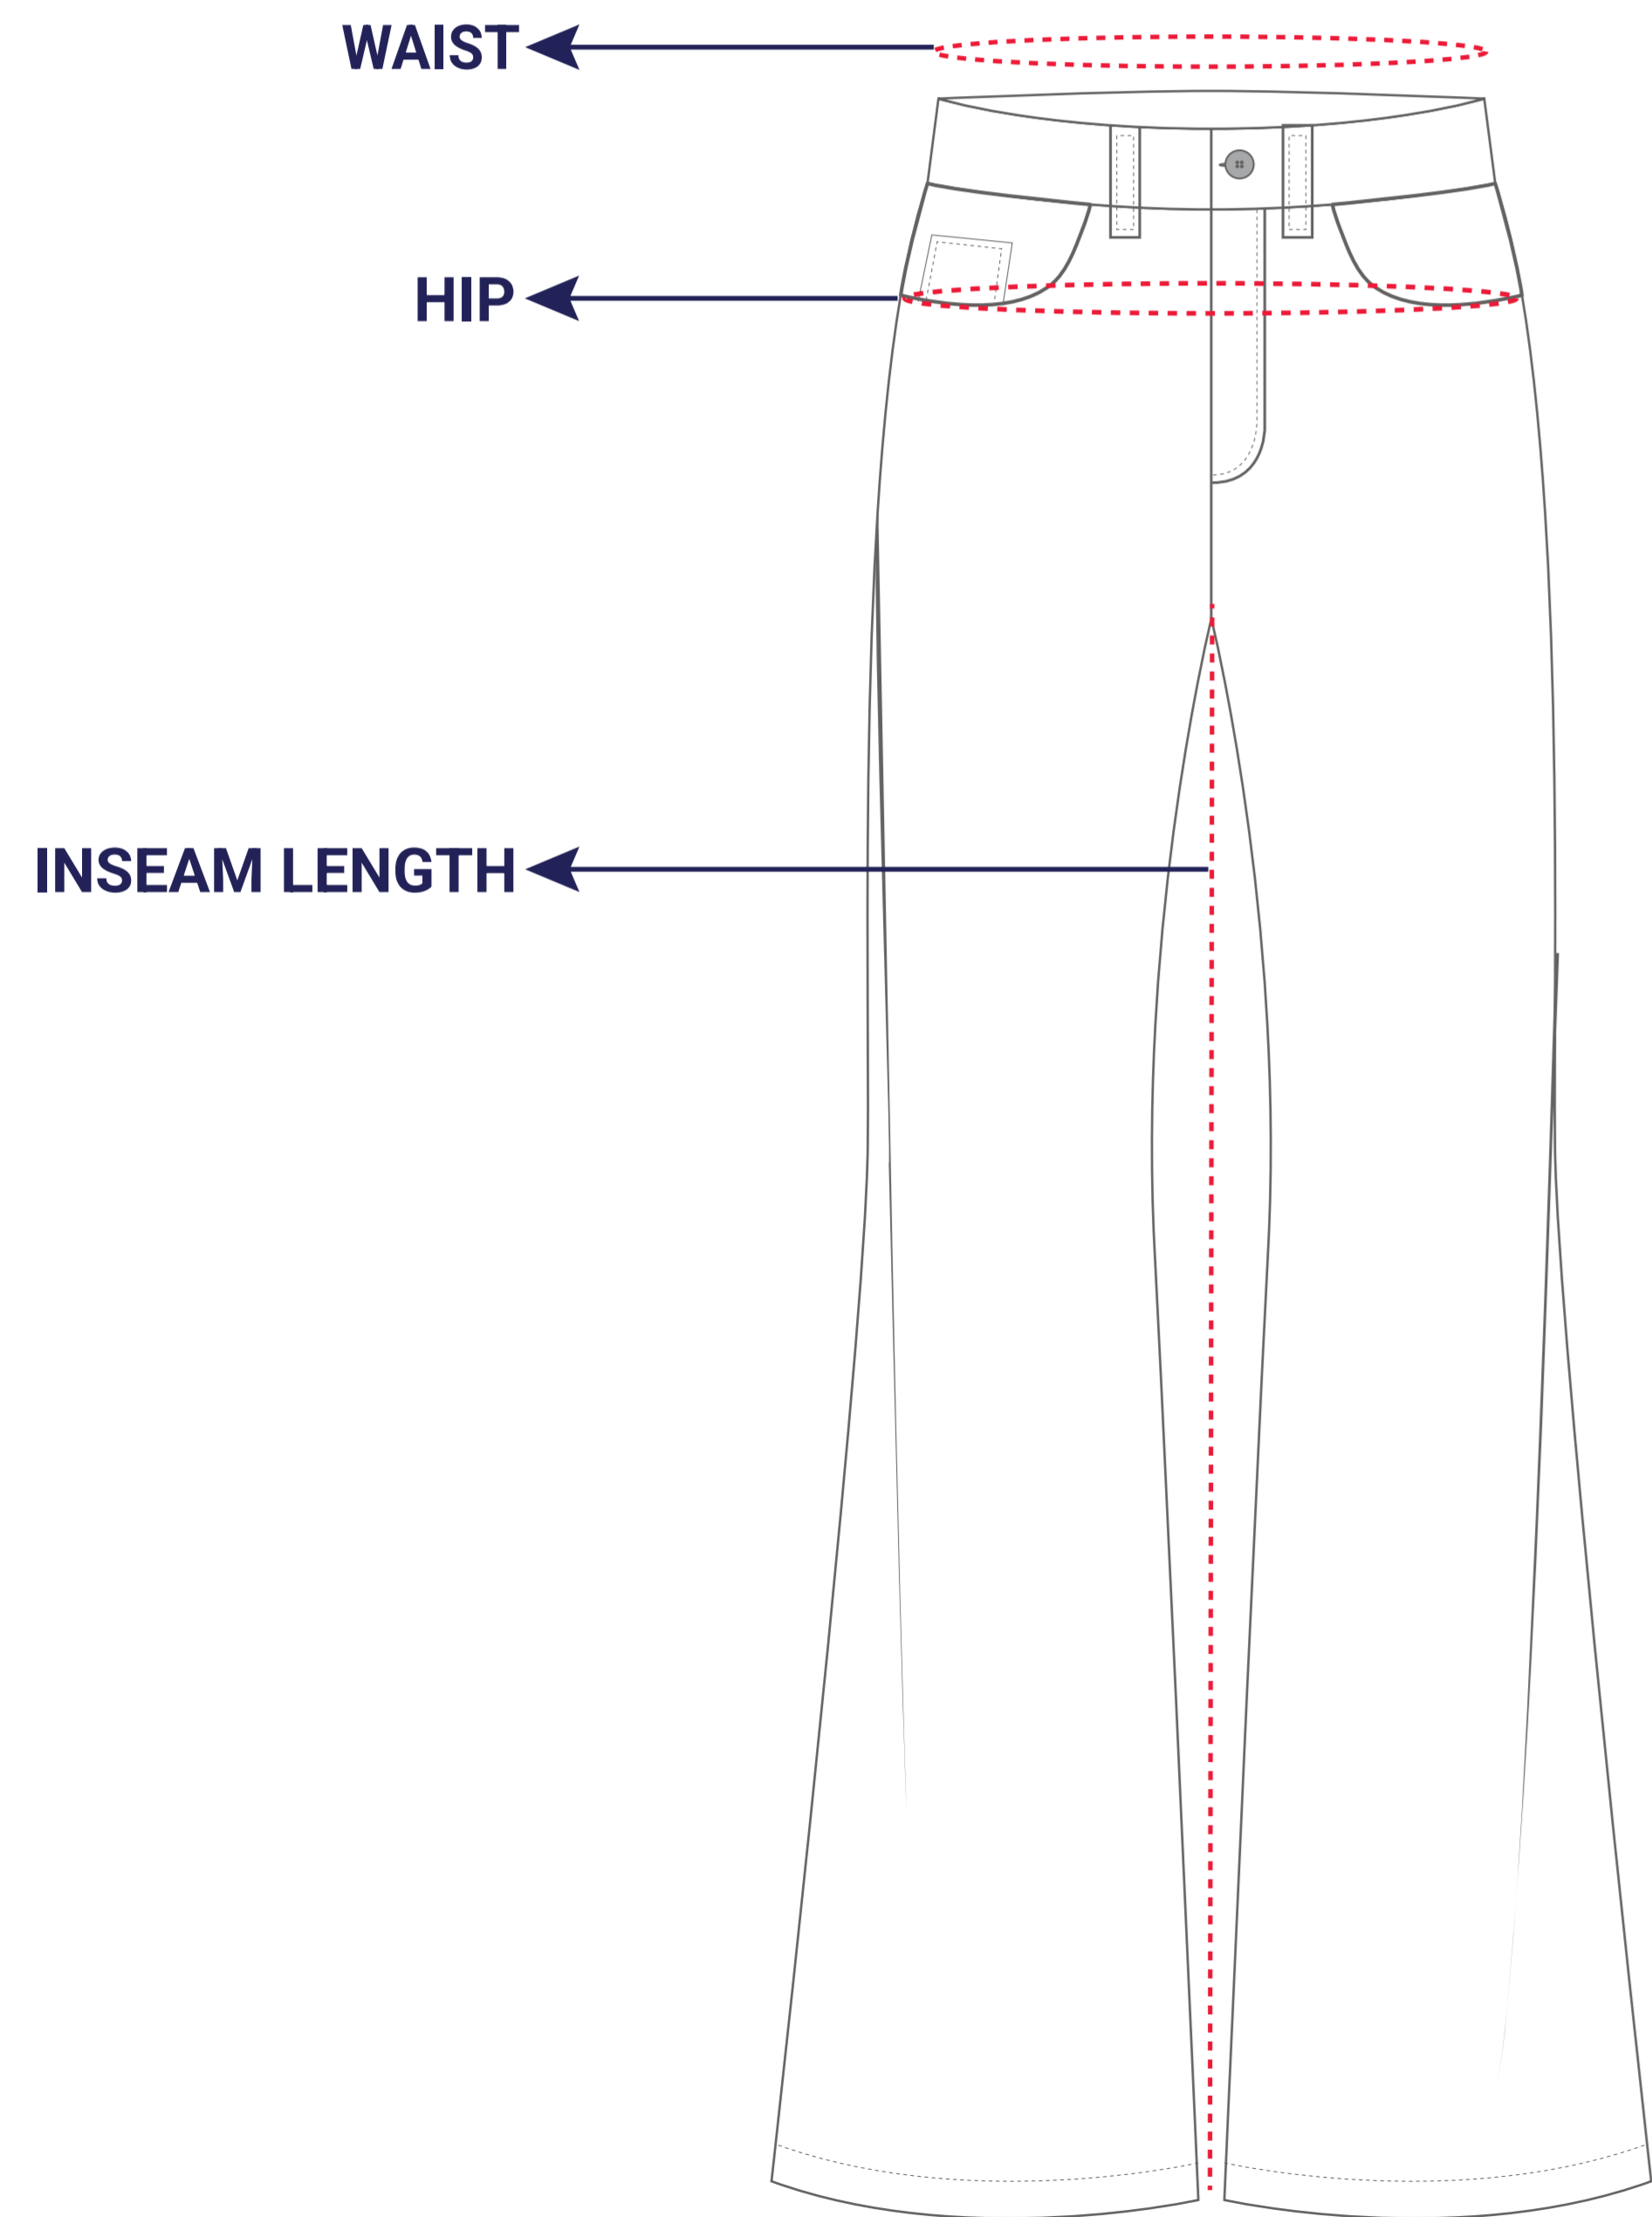

WOMEN'S DENIM BOOT CUT

in

STANDARD	FIT TO WAIST	HIP	INSEAM LENGTH
XS/26	26	37	30
S/28	28	39	30
M/30	30	41	30
L/32	32	43	30
XL/34	34	45	30
2XL/36	36	47	30
3XL/38	38	49	30
4XL/40	40	52	30

cm

STANDARD	FIT TO WAIST	HIP	INSEAM LENGTH
XS/26	66	94	76
S/28	71	99	76
M/30	76	104	76
L/32	81	109	76
XL/34	86	114	76
2XL/36	91	119	76
3XL/38	97	124	76
4XL/40	102	132	76