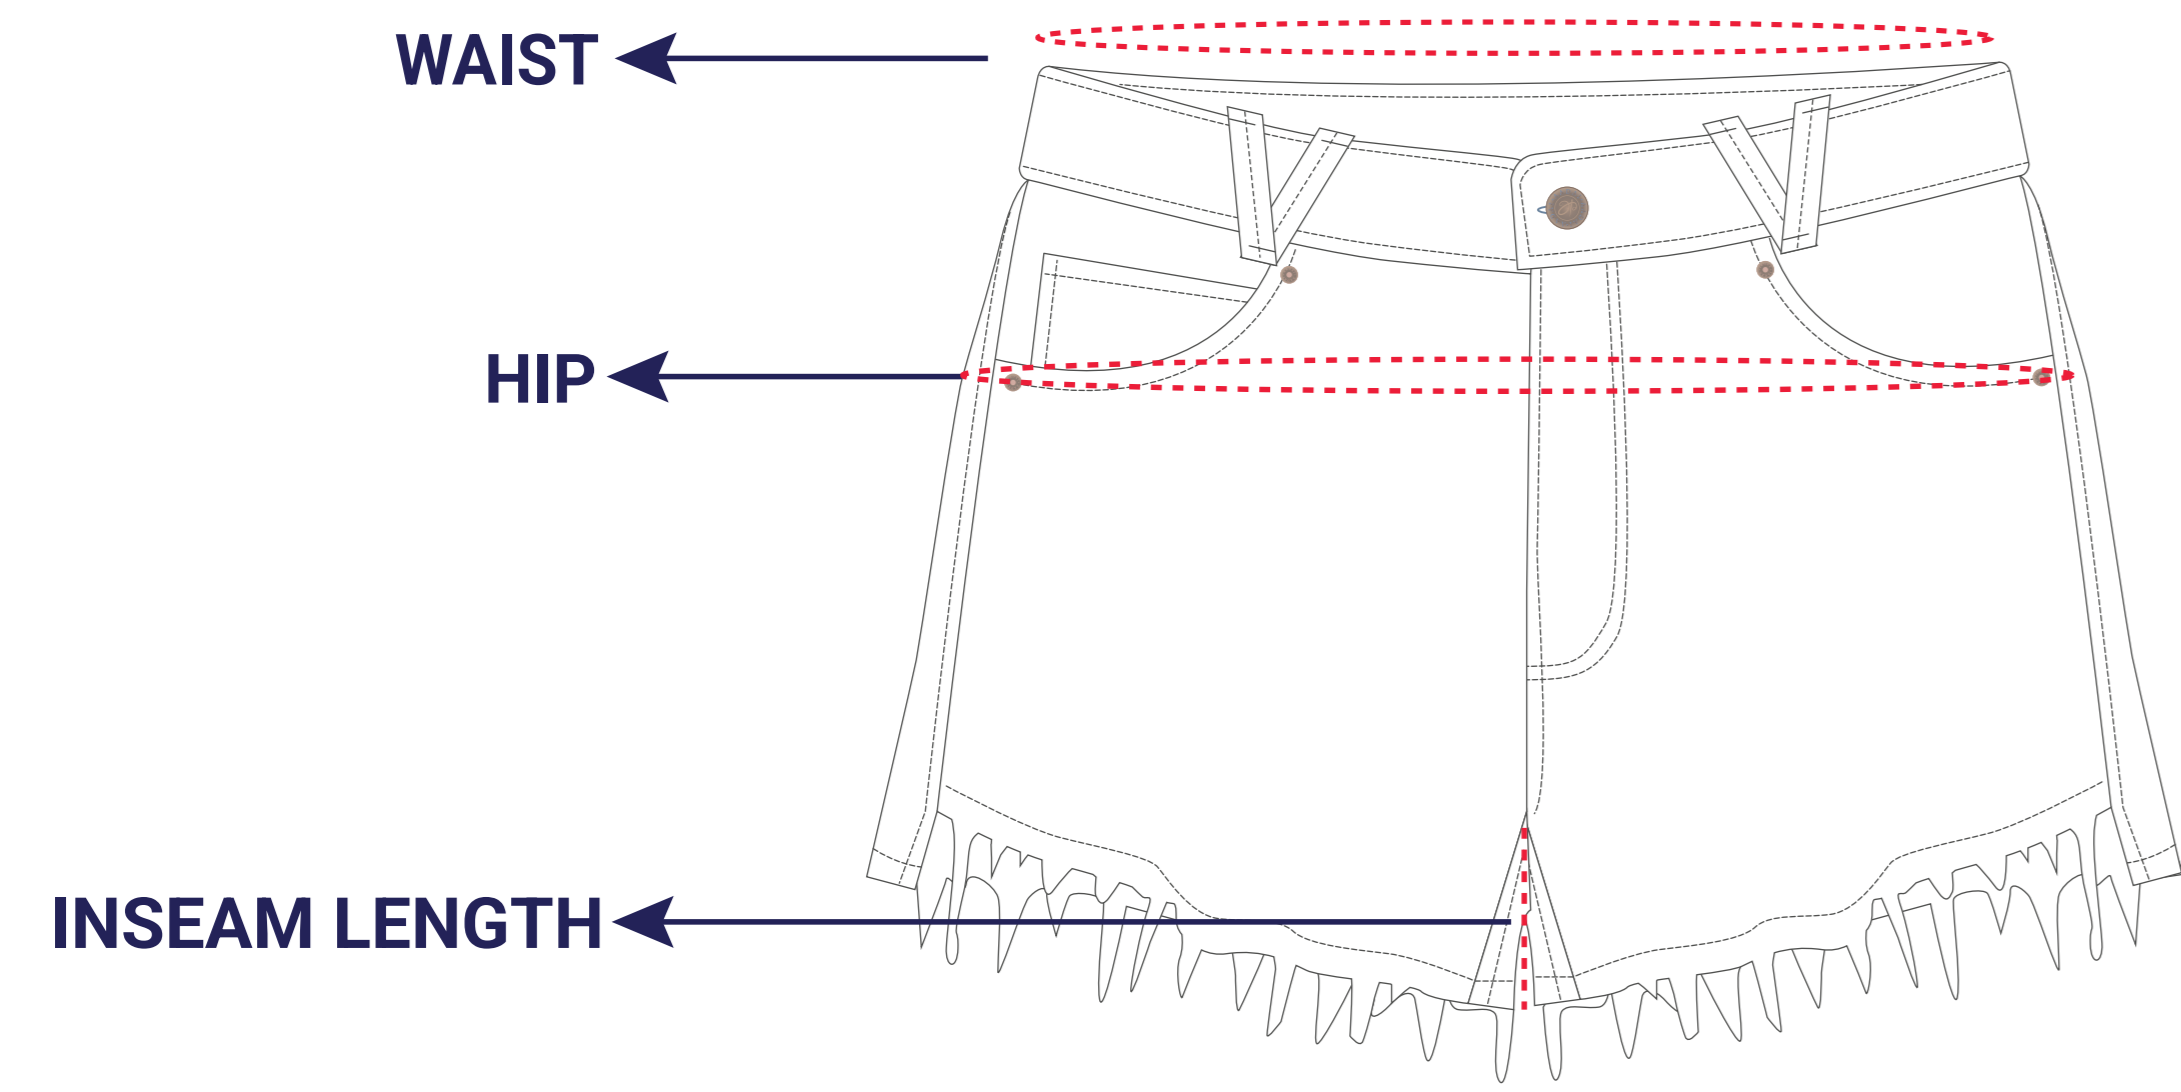

WOMEN'S DENIM SHORTS

in

STANDARD	FIT TO WAIST	HIP	INSEAM LENGTH
XS/26	26	37	3
S/28	28	39	3
M/30	30	41	3
L/32	32	43	3
XL/34	34	45	3
2XL/36	36	47	3
3XL/38	38	50	3
4XL/40	40	52	3

cm

STANDARD	FIT TO WAIST	HIP	INSEAM LENGTH
XS/26	66	94	8
S/28	71	99	8
M/30	76	104	8
L/32	81	109	8
XL/34	86	114	8
2XL/36	91	119	8
3XL/38	97	126	8
4XL/40	102	132	8