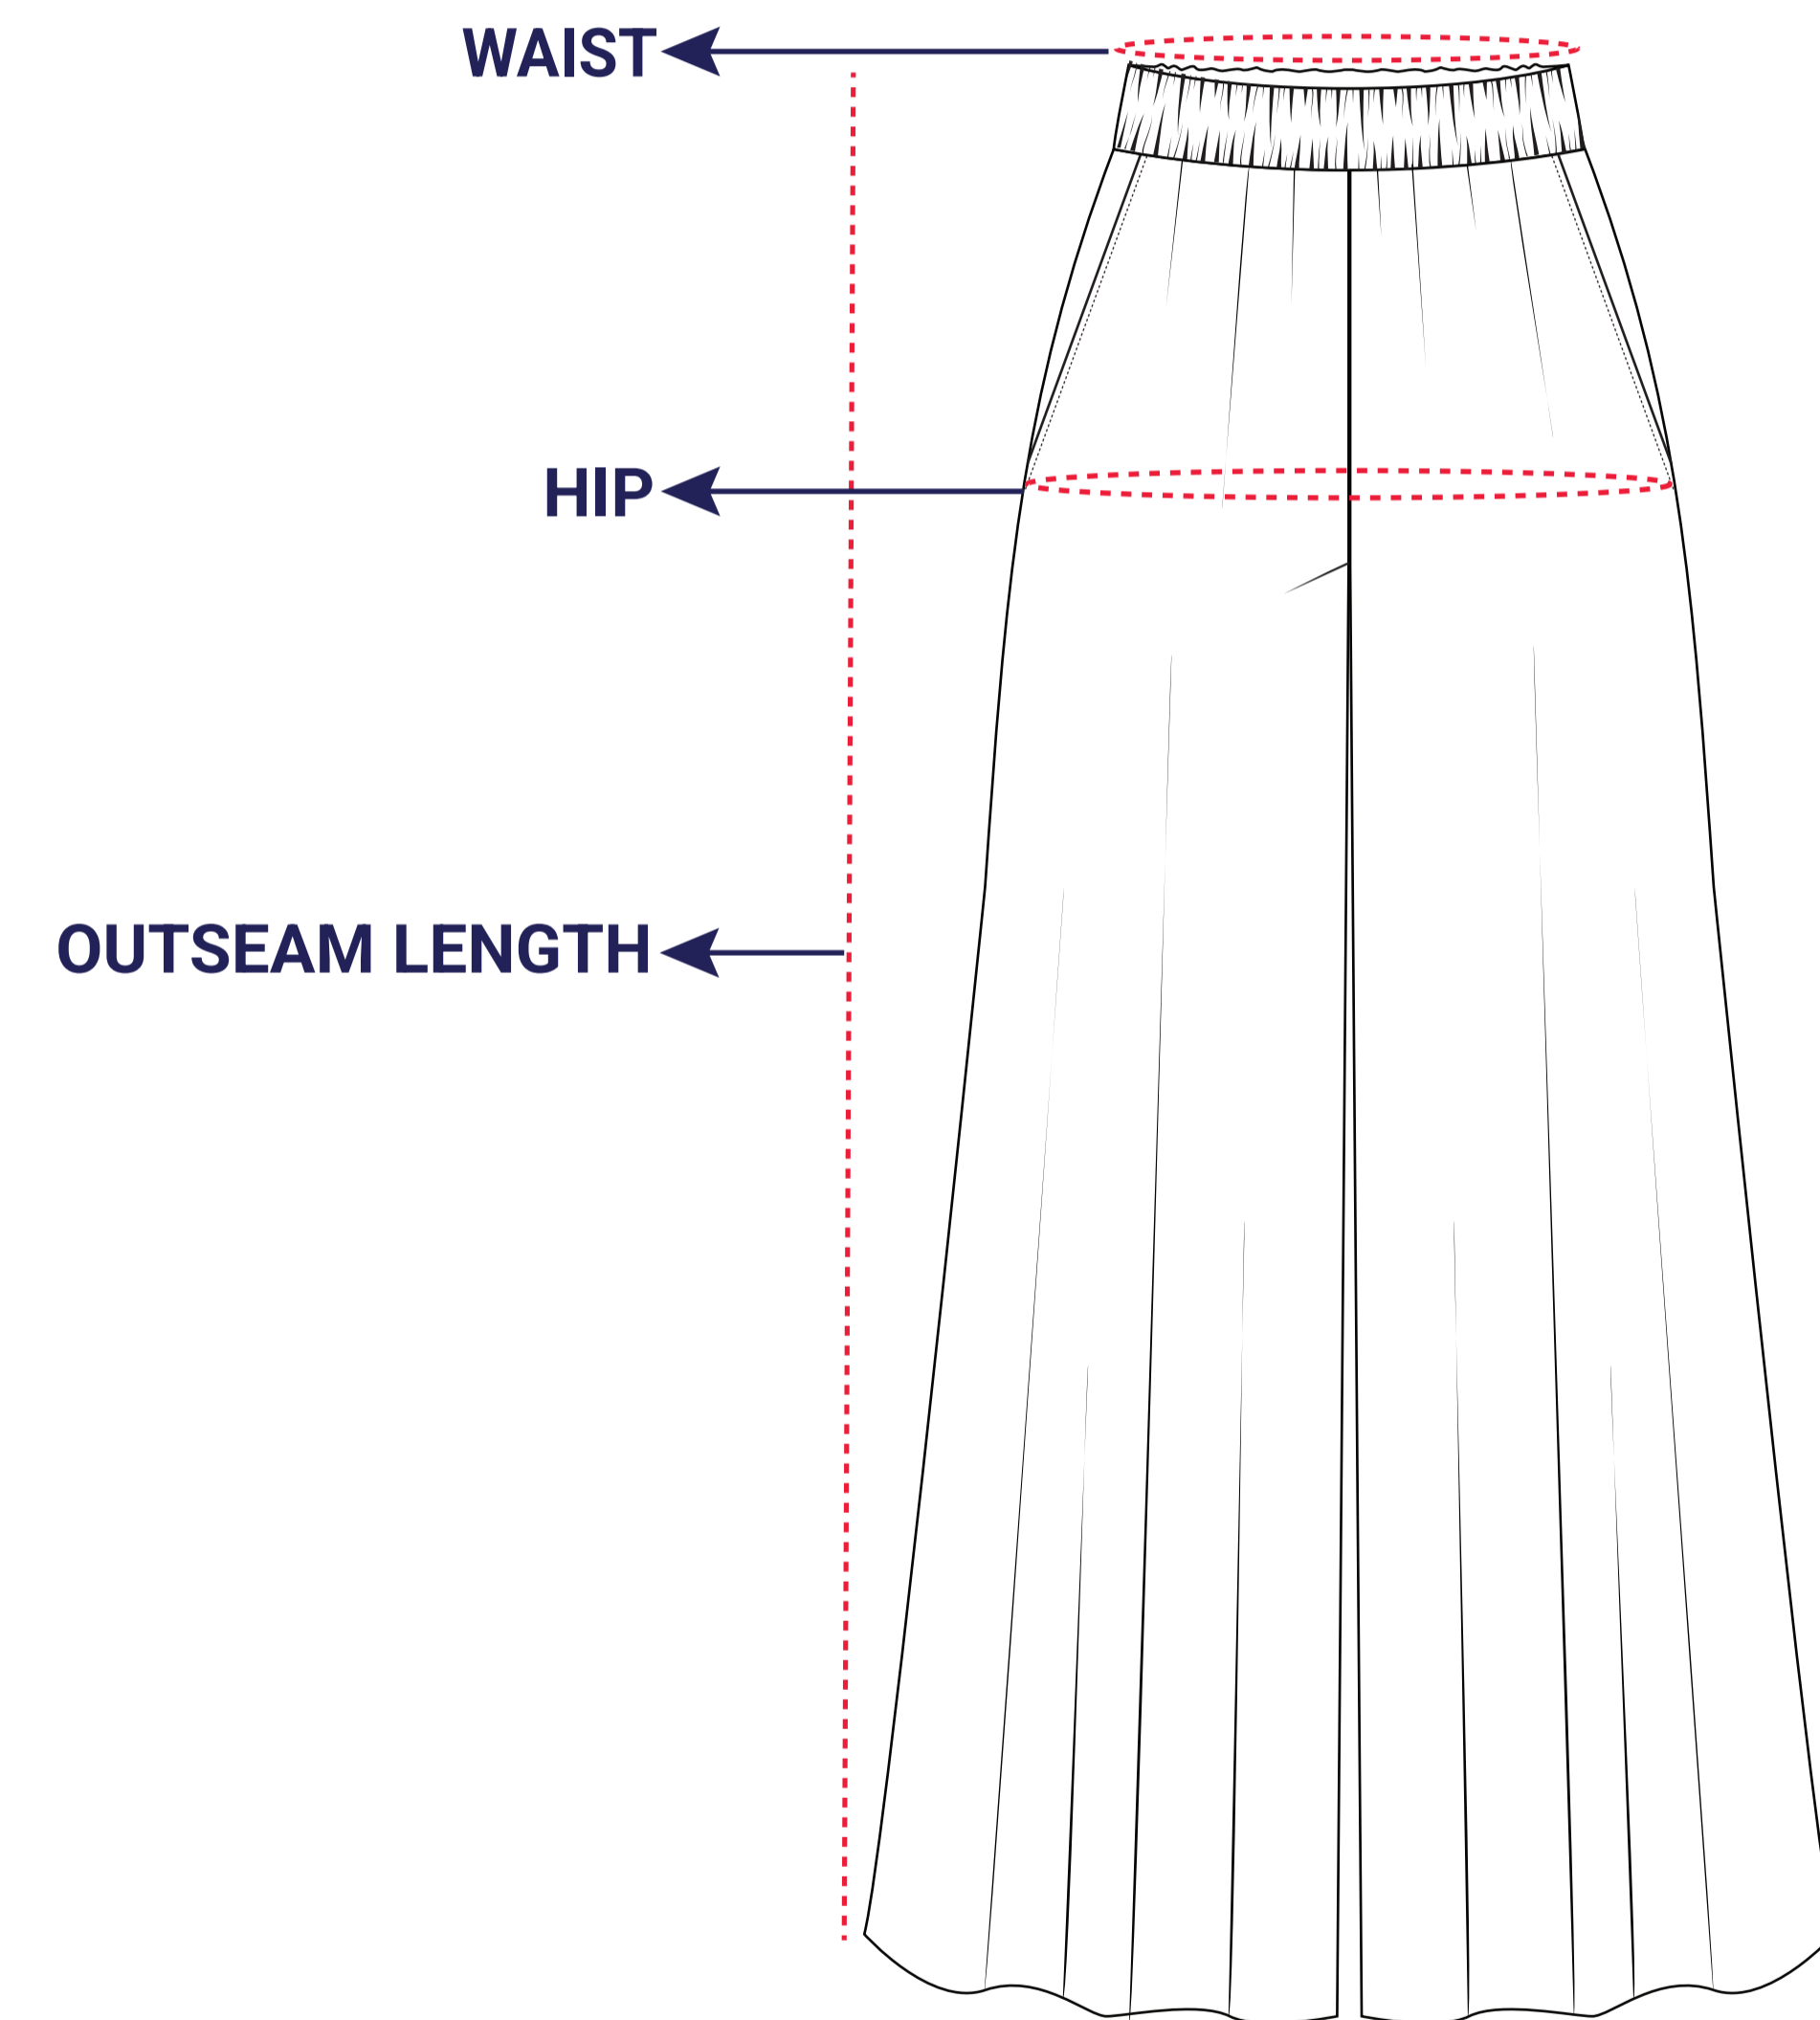

WOMEN'S PALAZZO PANT

in

STANDARD	FIT TO WAIST	HIP	OUTSEAM LENGTH
XS/26	26	37	30
S/28	28	39	30
M/30	30	41	30
L/32	32	43	30
XL/34	34	45	30
2XL/36	36	47	30
3XL/38	38	49	30
4XL/40	40	52	30

cm

STANDARD	FIT TO WAIST	HIP	OUTSEAM LENGTH
XS/26	66	115	107
S/28	71	120	107.5
M/30	76	125	108
L/32	81	130	108.5
XL/34	86	135	109
2XL/36	91	140	109.5
3XL/38	97	145	110
4XL/40	102	150	110.5