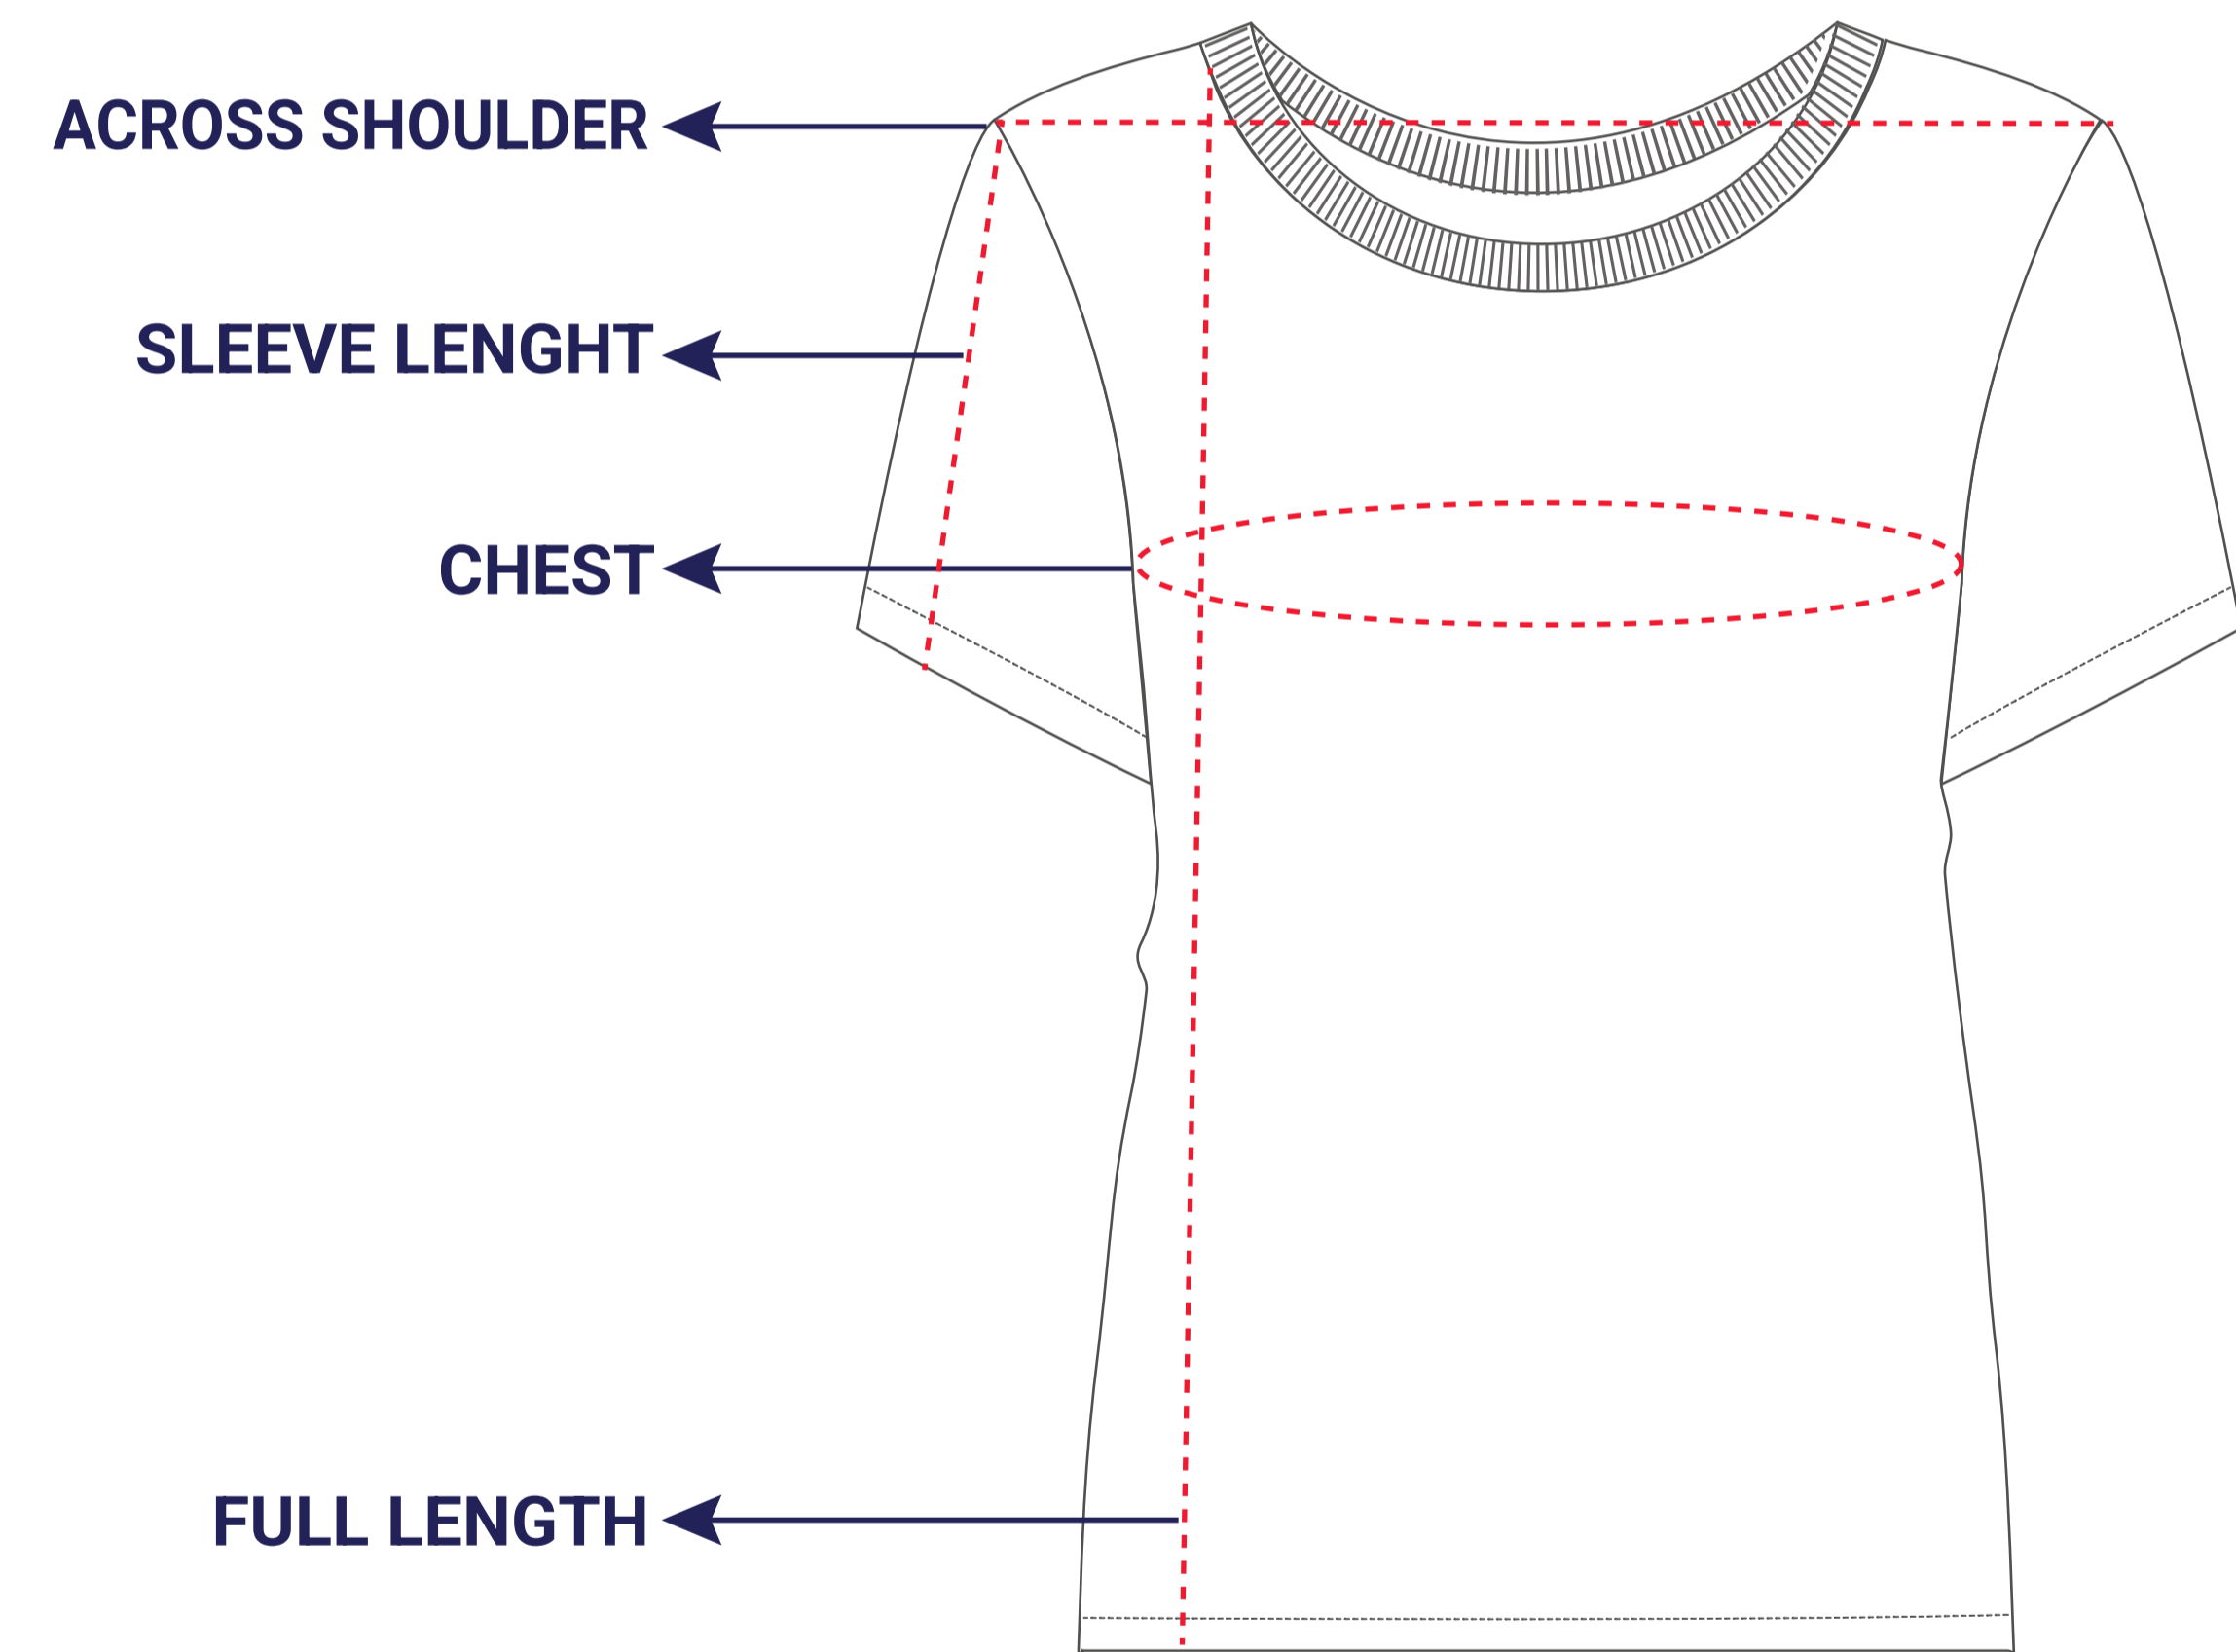

WOMEN'S RELAXED T-SHIRT

in

STANDARD	FIT TO CHEST	SLEEVE LENGTH	TOTAL LENGTH
XXS/32	32	6	22
XS/34	34	7	23
S/36	36	7	23
M/38	38	7	24
L/40	40	7	24
XL/42	42	8	24
2XL/44	44	8	25
3XL/46	46	8	25
4XL/48	48	8	26
5XL/50	50	8	26

cm

STANDARD	FIT TO CHEST	SLEEVE LENGTH	TOTAL LENGTH
XXS/32	81	17	57
XS/34	86	17	58
S/36	91	18	59
M/38	97	18	60
L/40	102	19	61
XL/42	107	19	62
2XL/44	112	20	63
3XL/46	117	20	64
4XL/48	122	21	65
5XL/50	127	21	66