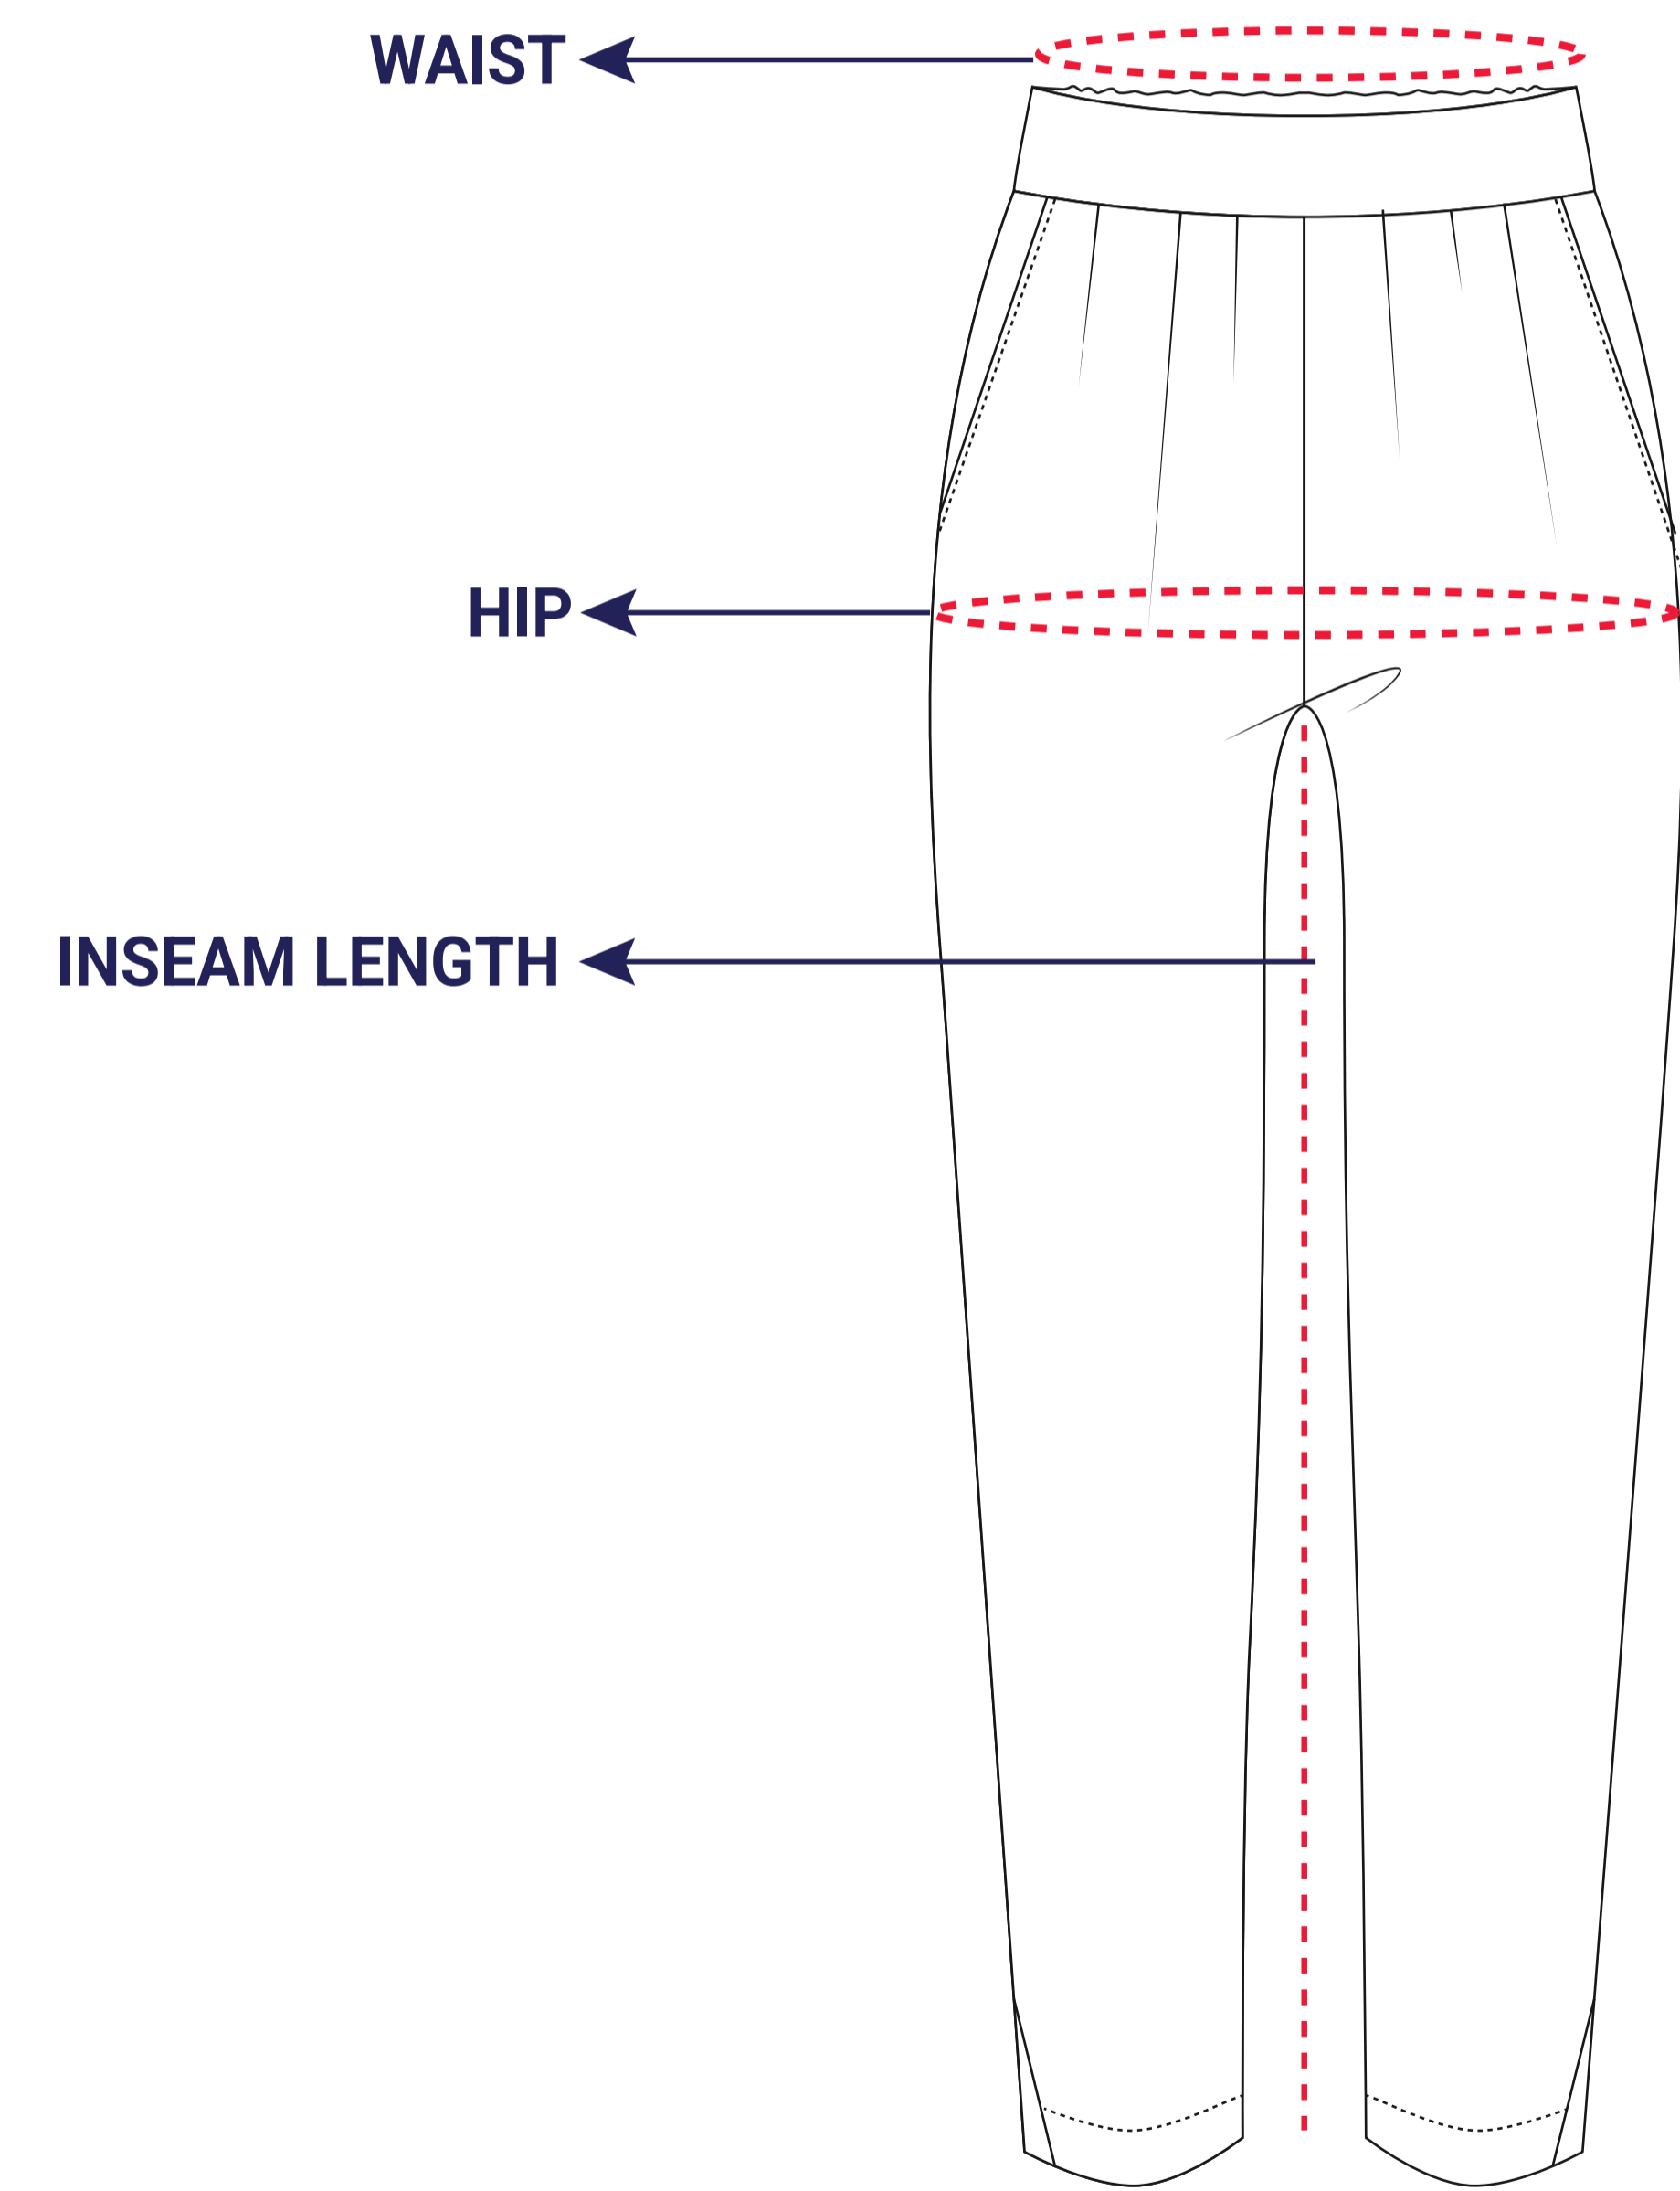

WOMEN'S TROUSER

in

STANDARD	FIT TO WAIST	HIP	INSEAM LENGTH
XS/26	26	38	26
S/28	28	40	26
M/30	30	42	26
L/32	32	44	26
XL/34	34	46	26
2XL/36	36	48	26
3XL/38	38	50	26
4XL/40	40	52	26

cm

STANDARD	FIT TO WAIST	HIP	INSEAM LENGTH
XS/26	66	97	66
S/28	71	102	66
M/30	76	107	66
L/32	81	112	66
XL/34	86	117	66
2XL/36	91	122	66
3XL/38	97	127	66
4XL/40	102	132	66